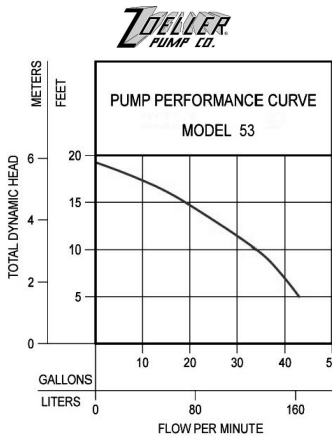

Since 1887

Over 100 Years of Service

Reeves-Wiedeman Company

PLUMBING SUPPLIES FOR CONTRACTORS AND INDUSTRY

SUMPPUMP- Sump Pumps
RW List Prices Page V - 3

M53 M63 Zoeller Mighty-Mate Sump Pump

- M53: Cast iron switch case, motor and pump housing. Engineered thermoplastic base
- M63 Cast Iron Body
- .3 HP, 9.7 Amps
- Passes 1/2" inch spherical solids
- 1 1/2" NPT Discharge
- Float operated, submersible (NEMA 6) 2-pole mechanical switch & variable level long cycle systems available
- Non-Clogging vortex impeller
- Motor - 60 Hz, 1550 RPM, oil-filled, hermetically sealed, automatic reset thermal overload protected
- Upper and lower sleeve bearings running in bath of oil
- Entire unit pressure tested after assembly
- Maximum temperature for effluent or dewatering is 130°F (54°C)
- No screens to clog
- Turns on at 7-1/4", off at 3"
- Watertight neoprene ring between motor and pump housing
- Carbon and ceramic shaft seal
- Solid buoyant polypropylene float
- Corrosion resistant powder coated epoxy finish
- No sheet metal parts to rust or corrode
- Stainless steel screws, switch arm, guard and handle
- UL Listed 3-wire cord plug

MODEL 53			
Feet	Meters	Gal.	Liters
5	1.5	43	163
10	3.0	34	129
15	4.6	19	72
Shut-off Head:		19.25 ft.(5.9m)	

Part #	Description	Price
1700005	M53 Zoeller 3/10hp Sump Pump	374.00
1700000	M63 Zoeller 3/10hp CI Sump Pump	538.00

M98 Zoeller Flow-Mate Sump Pump

- 1/2 HP, 9.4 Amps
- Passes 1/2 inch spherical solids.
- 1 1/2" NPT Discharge
- Float operated submersible (NEMA 6) 2-pole mechanical switch.
- Non-clogging engineered plastic vortex impeller design.
- Motor - Permanent split capacitor, 60 Hz, 1725 RPM, oil-filled, hermetically sealed, automatic reset thermal overload protection]
- Bearings - Upper & lower oil fed cast iron.
- Entire unit pressure tested after assembly
- Maximum temperature for effluent or dewatering 130°F - 54°C.
- Watertight neoprene ring between motor and pump housing.
- Corrosion resistant powder coated epoxy finish.
- Durable cast construction.
- Cast switch case, motor, pump housing and base.
- No sheet metal parts to rust or corrode.
- Castings - All cast iron class 25-30 25000# tensile strength.
- Stainless steel screws, guard, handle, arm and seal assembly.
- Carbon and ceramic shaft seal
- No screens to clog.
- Turns on at 9-1/2", off at 3"
- Width - 10-1/8" - Height - 12"
- Standard cord length 15 ft. (UL Listed).