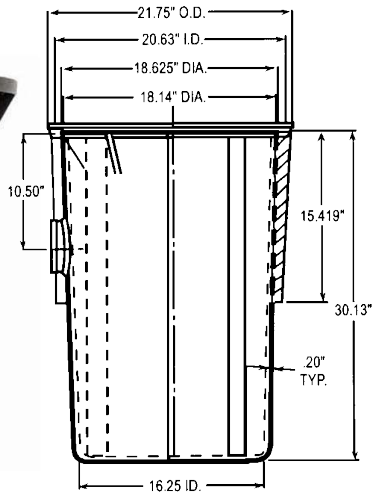

Part #	Description	Price
27090050	Sf30-pr Jackel 18x30 Sewage Basin Only Pre-drilled	199.90

Solid Covers for Jackel SF22A

- Structural Foam Construction 5/8" thick
- Solid Cover designed for holes to be drilled in the field allowing maximum flexibility