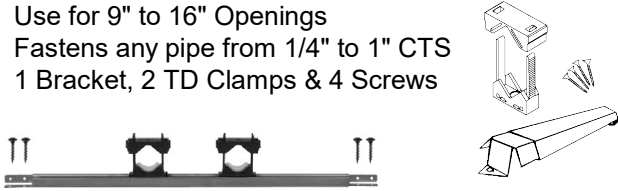

Sioux Chief

Part #	Description	Price
13405835	521-725 Carrier Upright Bracket	27.10

Power Bar™ Universal Bracket Adjustable Pipe Bracket & Clamping System

- Use for 9" to 16" Openings
- Fastens any pipe from 1/4" to 1" CTS
- 1 Bracket, 2 TD Clamps & 4 Screws