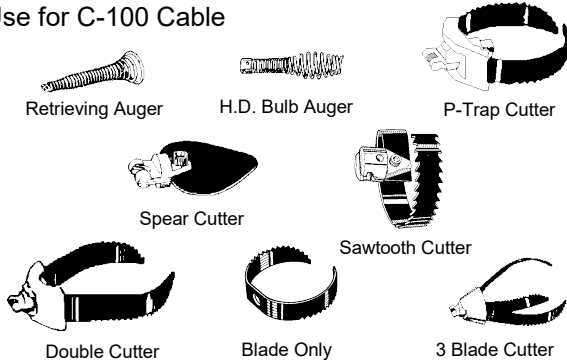

DRNMACH- Drain Cleaning Machines
Page W - 54

W

3/4 Cutters/Augers

Use for C-100 Cable

RIDGID

Part #	Description	Price
09192485	3 92485 T-403 Ridgid P-trap Cutter	85.70
09192490	3-1/2 92490 T-404 Ridgid P-trap Cutter	144.30
09192495	92495 T-406 Ridgid Spear Cutter	72.70
09192505	92505 T-408 Ridgid Sawtooth Cutter	89.70
09192500	92500 T-407 Ridgid Retrieving Auger	113.70
09151762	51762 T-409 Ridgid H-d Bulb Auger	101.50
09192510	2 92510 T-411 Ridgid Double Cutter	79.38
09192515	2-1/2 92515 T-412 Ridgid Double Cutter	84.10
09192520	3 92520 T-413 Ridgid Double Cutter	95.90
09192825	3 92825 T-413-b Ridgid Blade	44.70
09192525	4 92525 T-414 Ridgid Double Cutter	101.50
09192830	4 92830 T-414-b Ridgid Blade	49.78
09192530	6 92530 T-416 Ridgid Double Cutter	111.90
09192535	2 92535 T-432 Ridgid Cutter 3 Blade	165.58
09192540	3 92540 T-433 Ridgid Cutter 3 Blade	176.98
09192545	4 92545 T-434 Ridgid Cutter 3 Blade	202.50
09192550	6 92550 T-436 Ridgid Cutter 3 Blade	344.70