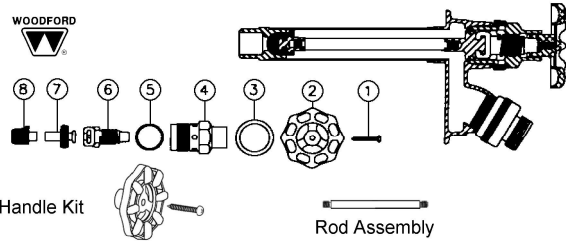

Part #	Description	Price
49591615	Rk-25 Woodford Hydrant Repair Kit For 25 & 27	99.70
49591635	Rk25/27h Woodford Handle Repair Kit	14.98

Model 21, 24, B24, Y24, 26, B26, Y26 Rep Kit

1. 30002 Handle Screw
2. 30233 Wheel Handle
3. 30107 Packing Nut
4. 30005 Packing
5. 30105 Packing Washer
6. 30104 Operating Screw
7. 30008 Washer
8. 30009 Retainer Screw