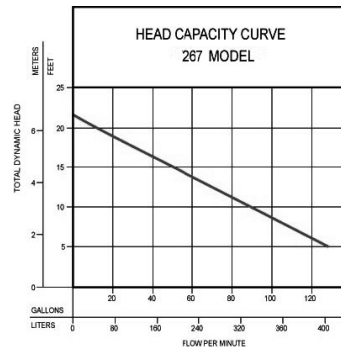

MODEL		267	
Feet	Meters	Gal.	Liters
5	1.5	128	484
10	3.0	89	337
15	4.6	50	189
20	6.1	10	38
Shut-off Head:		21.5 ft. (6.6m)	

Part #	Description	Price
17000200	M267 Zoeller 1/2hp Sewage Pump	892.00

Reeves-Wiedeman Company