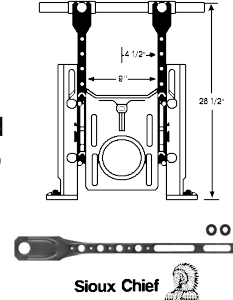

Sioux Chief

Part #	Description	Price
13405835	521-725 Carrier Upright Bracket	27.10

Power Bar™ Universal Bracket Adjustable Pipe Bracket & Clamping System

- Use for 9" to 16" Openings
- Fastens any pipe from 1/4" to 1" CTS
- 1 Bracket, 2 TD Clamps & 4 Screws