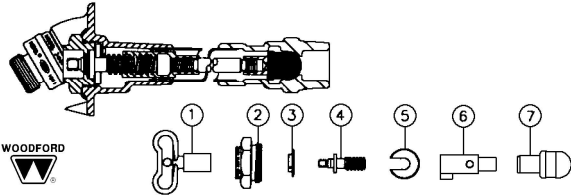

Shaded Items are Non-Stock

HYDRANT- Residential Hydrants
Page I - 22

Model 65 & 67 Repair Kit

- Also used for Models 60 and 67

- | | |
|----------------------|---------------------|
| 1. 50009 Tee Key | 5. 50251 "C" Washer |
| 2. 50264 Head Nut | 6. 51014 Yoke Nut |
| 3. 50252 Stem Washer | 7. 50250 Plunger |
| 4. 55062 Stem Screw | |