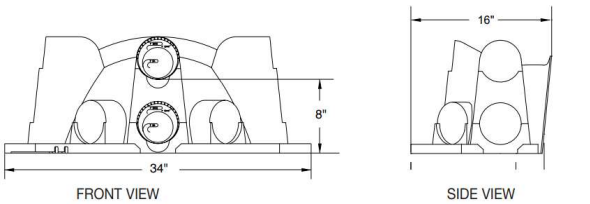

T

Since 1887

Over 100 Years of Service

Quick4 & Quick5 Standard Chamber

- Quick4 Size: 34"W x 52"L x 12"H
- Quick5 Size: 34"W x 65"L x 12"H

END CAP FOR BOTH QUICK4&5

Quick4&5 Chamber - Front

Quick4 Chamber - Side View