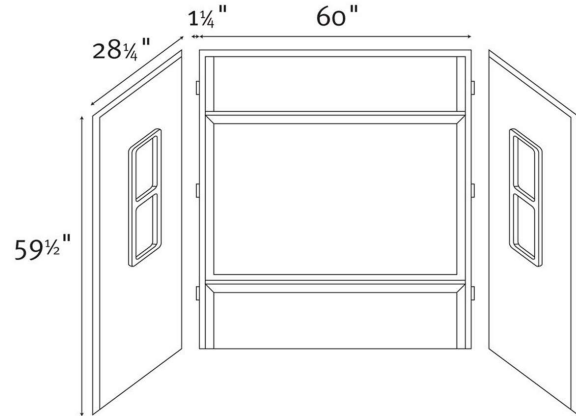

Part #	Description	Price
44200200	Bootz Nextile White 4-piece Wall Set	918.00