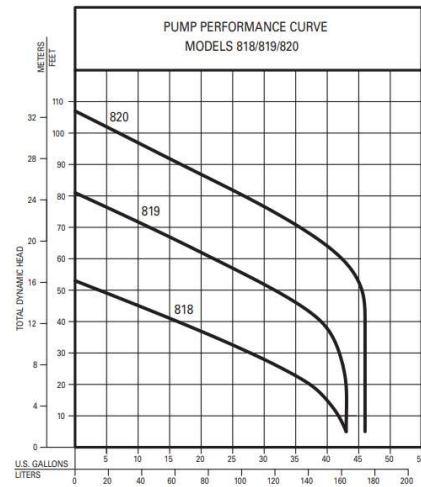

Since 1887

Over 100 Years of Service

Reeves-Wiedeman Company

PLUMBING SUPPLIES FOR CONTRACTORS AND INDUSTRY

SEWEJECT- Sewage Ejector Pumps
RW List Prices Page V - 19

Zoeller 820 Commercial Grinder Pump

Efficiency, Power, and Reliability

- 2 HP, 3450 RPM, 230V, 1 phase, 60 Hz, 13.7 Amps
- GPM: 5'-50'=46, 70'=36, 90'=16.7, Shutoff at 107'
- 1-1/4" Discharge
- Grinds flushable wipes, sanitary napkins, disposable and cloth diapers
- Automatic Operation
- Dual blade, angled cutter design decreases solids to less than 1/8"
- Stainless Steel Cutter and Plate
- Stainless Braided lift handle
- 20' power cord