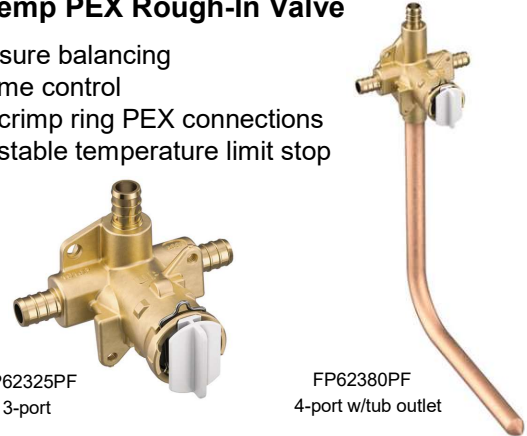

Part #	Description	Price
15027370	Fp62325pf Moen PEX Press Bal Shwr Ri Vlv Only	228.00
15027375	Fp62380pf Moen PEX Press Bal T&S Ri Vlv Only w/Tub Outlet	238.00

Reeves-Wiedeman Company

Emporia, KS Grandview, MO Independence, MO Junction City, KS KCMO-Downtown KCMO-Midtown KCMO-Waldo Lawrence, KS Leavenworth, KS Lees Summit, MO Lenexa, KS Liberty, MO Manhattan, KS Maryville, MO Olathe, KS Osage Beach, MO Riverside, MO Saint Joseph, MO Sedalia, MO Sunrise Beach, MO Topeka, KS Warrensburg, MO

Shaded Items are Non-Stock