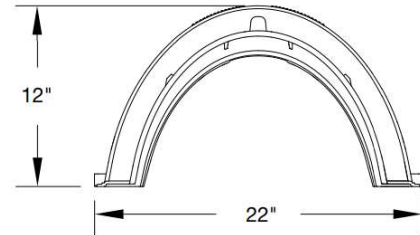

Quick4 & Quick5 Equalizer 36 Chamber

- Quick4 Size: 22"W x 53"L x 12"H
- Quick5 Size: 22"W x 65"L x 12"H

Quick4&5 Equalizer 36 Chamber - End Cap

FRONT VIEW

SIDE VIEW

Quick4&5 Equalizer 36 Chamber - Front

Quick4 Equalizer 36 Chamber - Side View