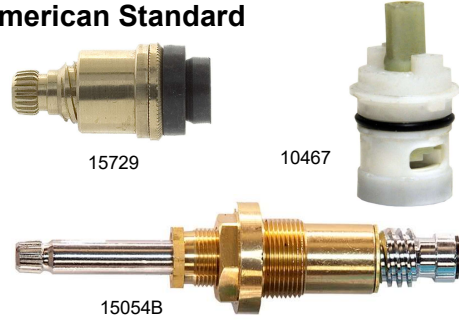

for American Standard

Part #	Description	Price
97700000	Danco 15729e American Standard 2k-2h Aqua Seal Hot w/ Seat	32.380
97700001	Danco 15730e American Standard 2k-2c Aqua Seal Cold w/ Seat	32.380
89506005	St0568x NL Am Std Oem Aquaseal Cold Stem	28.100
97700050	Danco 10467 American Standard 3s-17h/c Cartridge	39.700
97700002	Danco 15054b American Standard 11k-3h/c RH Shower Stem w/ Seat	58.180
Part #	Description	Price
89501850	Sf0152 Am Std 2pk Amstd Aqua Seal Washers	6.580
89501860	Sf0153 Am Std 2pk Amstd Nu Seal Washers	9.100
89504200	Sf0154 American Standard Seal Kit For Aqua	8.180