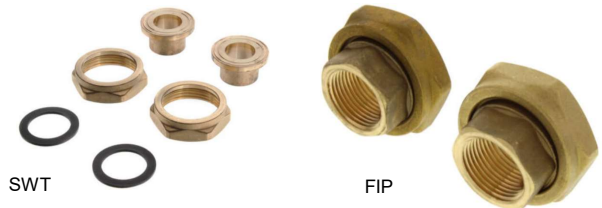

Union Sets For Grundfos Circulator Pumps

Part #	Description	Price
27005027	529912 Grundfos 3/4fip Union Set For Recirc Pump	119.90
27005028	529911 Grundfos 3/4swt Union Set For Recirc Pump	115.58