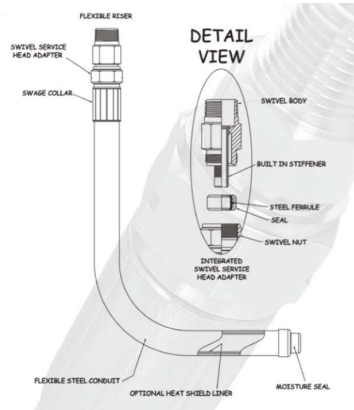

Mechanical Compression Flex Gas Risers

- No underground Joints
- No Chamfering required
- Intergral Barbed Stiffners

Part #	Description	Price
02107325	3/4x36 IPS Flex-comp Underground Gas Riser Sdr11	206.90
02107330	1x36 IPS Flex-comp Underground Gas Riser Sdr11	267.50