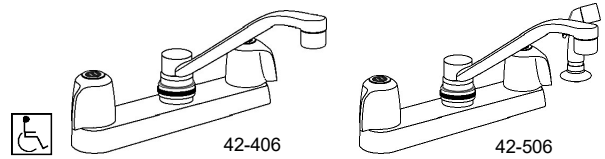

Part #	Description	Price
34705000	42-406 NL Gerb Blade 2H Sink Fct L/spray	193.00
34705005	42-506 NL Gerb Blade 2H Sink Fct w/Spray	210.00

Maxwell Two Handle Sink Faucet

- Chrome plated cover plate
- Metal handles with hot and cold index buttons
- Ceramic disc cartridges
- 8In D-tube spout, 8In centers for mounting
- 1.75 gpm maximum aerator at 60 psi
- 1/2In NPSM supply connection w/brass supply nuts