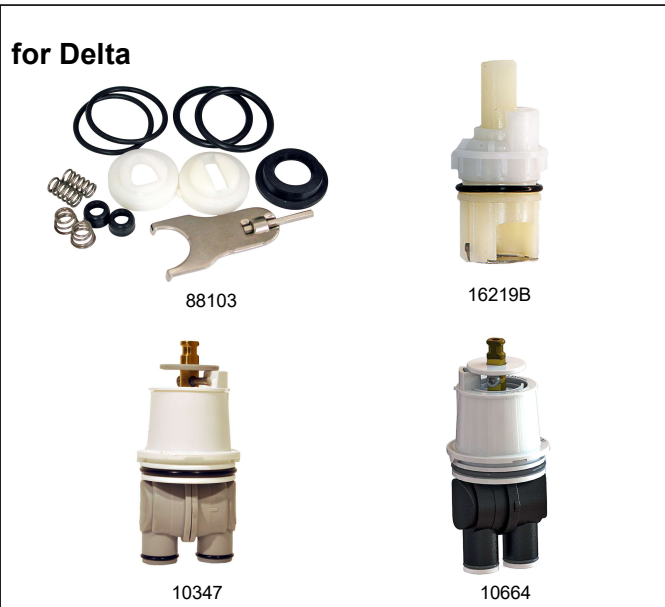

Part #	Description	Price
97700068	Danco 88757 Delta Spray Diverter For Kitchen Faucet	26.300
97700069	Danco 15607b Delta 7s-10d Diverter Stem	44.100
97700015	Danco 88103 Delta Lavatory Repair Kit	24.700
97700064	Danco 5pk 09989 Delta 3s-2h/c Lav Stems w/ Seats	49.180
97700014	Danco 16219b Delta Lavatory Cartridge Rp1740	25.500
97700012	Danco 10347 Delta Shower Cartridge Rp19804	84.700
97700013	Danco 10664 Delta Shower Cartridge Rp46074	89.700
Part #	Description	Price
89504300	Sk0095 Delta S/I Chrome Tub Trim Kit-600 Series	97.700