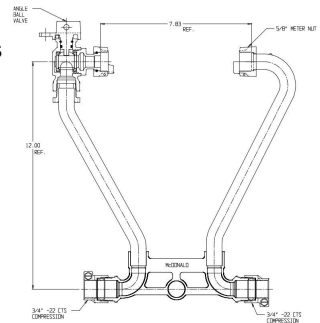

Wtr Svc PVC IPS x PVC Comp Union

Part #	Description	Price
22963170	3/4 NL Legend T-4321nl Pvc/ips Comp Union	100.50
22963171	3/4 NL Aymcd 74758-44 Pvc/ips Comp Union	108.70
22963175	1 NL Legend T-4321nl Pvc/ips Comp Union	161.50
22963176	1 NL Aymcd 74758-44 Pvc/ips Comp Union	198.70
22930035	1-1/4 NL Aymcd 74758-44 Pvc/ips Comp Union	284.98
22930040	1-1/2 NL Aymcd 74758-44 Pvc/ips Comp Union	359.90
22930045	2 NL Aymcd 74758-44 Pvc/ips Comp Union	508.10

Wtr Svc SIDR-7 Comp Union

Part #	Description	Price
22964000	3/4 NL Aymcd 74758-33 Sidr-7 Comp Union	135.18
22964005	1 NL Aymcd 74758-33 Sidr-7 Comp Union	242.98
22964010	1-1/4 NL Aymcd 74758-33 Sidr-7 Comp Union	381.78

Iron Yoke

- Includes Bar , Inlet , Outlet and Expander

Part #	Description	Price
22930100	714-1--lf2233 NL Aymcd Maryville Yoke Inside Assy	392.00
22930096	714-1--wccc NL Aymcd 33x913 Kc Yoke Outside Assy	648.00
22930095	714-1--wkce NL Aymcd 33x951 Kc Yoke Inside Assy	670.00

Meter Setter

- 3/4" CTS compression X 3/4" CTS compression
- 5/8" Meter Nut
- Lead Free Solder Joints

Part #	Description	Price
22930105	722-112wx22 33 NL Aymcd Olathe Meter Setter	474.00

Reeves-Wiedeman Company

Emporia, KS Grandview, MO Independence, MO Junction City, KS KCMO-Downtown KCMO-Midtown KCMO-Waldo Lawrence, KS Leavenworth, KS Lees Summit, MO Lenexa, KS Liberty, MO Manhattan, KS Maryville, MO Olathe, KS Osage Beach, MO Riverside, MO Saint Joseph, MO Sedalia, MO Sunrise Beach, MO Topeka, KS Warrensburg, MO

Shaded Items are Non-Stock

B