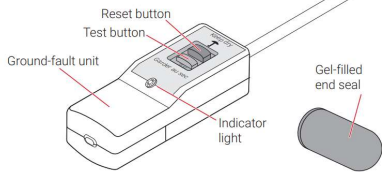

Frostex Accessory Kits

9800 FlexFit plug

Part #	Description	Price
56414040	9800 Frostex Plug Kit w/End Seal	51.98
56414045	9610 Frostex Application Tape Kit	40.90