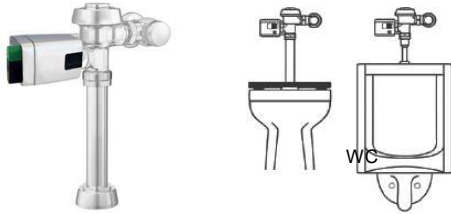

Since 1887

Over 100 Years of Service

AUTOFV- Sloan & Toto Automatic Flushvalves

Page O - 56

Sloan Side Mount Operator Retrofit Kit

- Conversion Kit for existing flush valve (not included)
- Sensor-operated for touch-free performance
- Tempered Glass lens, adjustable infrared sensing
- Low battery light notification
- Courtesy flush button
- Standard "C" batteries supplied
- Install in 2 minutes or change batteries with no water shut off required

Part #	Description	Price
05485350	0325105 Ebv-89a-m Sloan WC Side Mnt Kit w/Metal Cover	550.00
05485410	3325500 Ebv-500-a Sloan Side Mnt Kit w/Mech Override Button	405.00
05485415	3325501 Ebv-550-a Sloan WC Dual Flush Side Mnt Kit w/ Mech Override Button	550.00

Sloan Optima® SMOOTH® Retrofit Kit

- Simply slide the unit over the flushometer handle and tighten the clamp. Converts many manual flushometers to sensor activated.
- ADA Compliant
- Battery powered infrared sensor with automatic range adjustment
- Chrome plated metal sensor housing
- Mechanical manual override flush handle
- Four size C batteries included
- "Low Battery" and "User in View" flashing LED

Part #	Description	Price
05485405	3325201 Ebv-200-a Sloan Smooth Sidemount Kit	572.00

Sloan Optima® Plus Parts

Part #	Description	Price
99510350	0325176 Ebv-146-ac Sloan Module Assembly	528.00
99510355	0325177 Ebv-146-au Sloan Module Assembly	528.00
99510101	0325804 Ebv-14 Sloan Optima CP Coupling Ring	67.18
99510260	3325055 Ebv-1042-a Sloan Override PB Replace Kit	29.38
99510150	3325537 Ebv-46-a Sloan Optima Deflector	15.70
99510365	3325462 Ebv-144-a Sloan Old Style Solenoid	72.70

Sloan G-2 Optima® Plus Parts

Part #	Description	Price
99510395	0325172 Ebv-130-a Sloan Manual Override Btn	79.90
99509290	3325450 Ebv-129-ac Sloan Closet Mod Assby	370.00
99509295	3325451 Ebv-129-au Sloan Urinal Mod Assby	370.00
99510345	3325453 Ebv-136-a Sloan Isolated Operator	72.70
99510330	3325001 Ebv-1020-a Sloan 1.6gpf Closet Kit	106.50
99510335	3325000 Ebv-1022-a Sloan 1.0gpf Urinal Kit	106.50
99510338	3325003 Ebv-1023-a Sloan 0.5gpf Urinal Kit	106.50
99510340	3325090 Ebv-1025-a Sloan 0.25gpf Urinal Kit	106.50
99509060	3325456 Ebv-145-a Sloan G2 Inner Cover Assembly	223.70