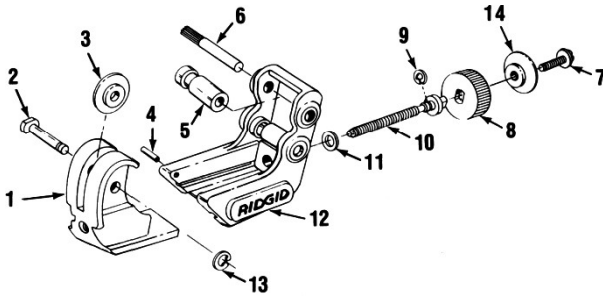

CUTTER- Pipe & Tubing Cutters
Page W - 16

W

Key No.	Ridgid No	Description
1	42312	HOUSING, WHEEL CUTTER
2	33970	PKG OF 5 RINGS W/PIN
3	33185	WHEEL, CUTTER E3469
4	33955	PKG OF 5 PINS
5	34640	PKG OF 2 ROLLS
6	42342	PKG OF 5 ROLLER PINS
7	34750	PKG OF 5 SCREWS
8	42337	KNOB, 101
9	42327	PKG OF 5 RETAINING RINGS
10	42322	FEEDSCREW
11	42332	WASHER, THRUST
13	74740	PKG OF 5 RETAINING RINGS

Key No.	Ridgid #	Details
1	47332	HOUSING, WHEEL CUTTER 10
2	33970	PKG OF 5 RINGS W/PIN
3	33185	WHEEL, CUTTER E3469
4	33955	PKG OF 5 PINS
5	33965	PKG OF 5 ROLLS
6	33960	PKG OF 5 PINS
7	42327	PKG OF 5 RETAINING RINGS
8	47317	FEEDSCREW, 104
9	42332	WASHER, THRUST
11	74740	PKG OF 5 RETAINING RINGS