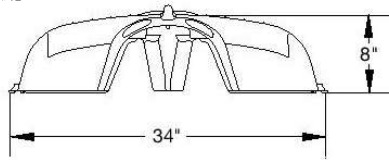

Quick4 Plus Low Profile Chamber

- Size - 34" x 52" x 12"

Part #	Description	Price
01696010	Q4+eq36lp 4ft 22in Inf Quick4 36 Low Profile Chamber	65.18
01696060	Q4+a1e Inf Quick4 36 Low Profile Cap	49.70

U