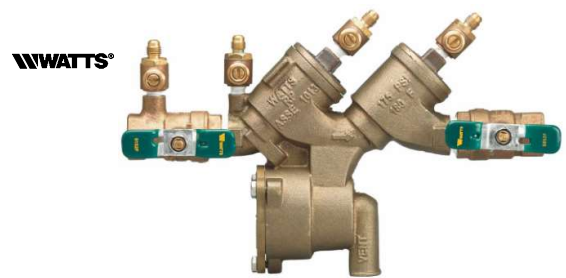

LF919 Reduced Pressure Zone Assembly

Part #	Description	Price
18004035	3/4 Lf919qt 65372 Watts Backflow Preventer	918.00
18004040	1 Lf919qt 65373 Watts Backflow Preventer	990.00
18004045	1-1/4 Lf919qt 65374 Watts Backflow Preventer	1878.00
18004050	1-1/2 Lf919qt 65375 Watts Backflow Preventer	1850.00
18004055	2 Lf919qt 65376 Watts Backflow Preventer	1938.00