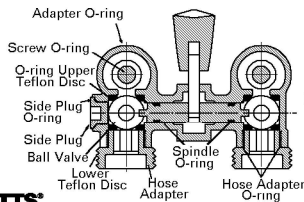

Since 1887

Over 100 Years of Service

Reeves-Wiedeman Company

PLUMBING SUPPLIES FOR CONTRACTORS AND INDUSTRY

WATTS®

WASHMACH- Washing Machine Valves
RW List Prices Page I - 33

**2T, 2-M2 Shut Off Valve
Washing Machine**

WATTS®

	Description	Price
08008427	2tm2 0006643 Watts Washing Machine Vlv	216.00
08008401	2m2 0006644 Watts Washing Maching Vlv	220.00

**A-2 Automatic Shut Off Valves
Washing Machine**

WATTS®

A2C-M

Part #	Description	Price
08008400	A2c-m 0004640 Watts Auto Shut Off Wash Mach Vlv	852.00

**2RK Washing Machine Valve
Repair Kits**

Replacement Parts

Washing Machine
Shut-Off Valves

No. 2-M2 Repair Kit

For Servicing:
No. 2-M2
No. 2T-M2

Repair Kit for No. 2-M2 consists of:
1- Side Plug O-ring
4 - Virgin PTFE Discs
2 - Adapter O-rings
4 - Teflon Discs
2 - Adapter Screw O-rings
2 - Spingle O-rings
2 - Hose Adapter O-rings

WATTS®

Part #	Description	Price
08085709	2-m2-rk-t 0862000 Watts Washing Maching Repair Kit	68.70

Reeves-Wiedeman Company

Emporia, KS Grandview, MO Independence, MO Junction City, KS KCMO-Downtown KCMO-Midtown KCMO-Waldo Lawrence, KS Leavenworth, KS Lees Summit, MO Lenexa, KS Liberty, MO Manhattan, KS Maryville, MO Olathe, KS Osage Beach, MO Riverside, MO Saint Joseph, MO Sedalia, MO Sunrise Beach, MO Topeka, KS Warrensburg, MO

Shaded Items are Non-Stock