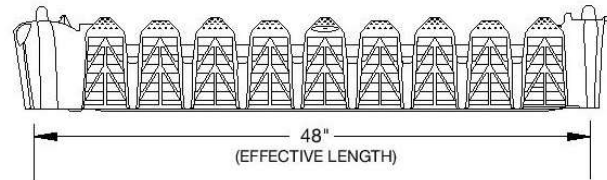

Quick4 Plus Low Profile Chamber

- Size - 34" x 52" x 12"

Part #	Description	Price
01696010	Q4+eq36lp 4ft 22in Inf Quick4 36 Low Profile Chamber	65.18
01696060	Q4+a1e Inf Quick4 36 Low Profile Cap	49.70

U