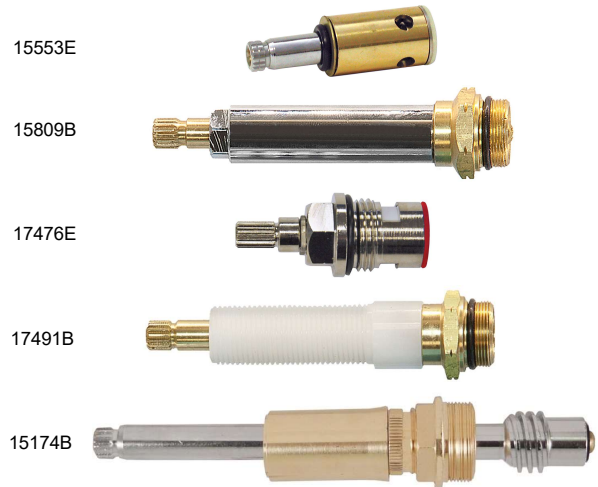

Part #	Description	Price
97700019	Danco 15553e Kohler 6n-2h Valvet Hot w/ Seat	42.300
97700020	Danco 15554e Kohler 6n-2c Valvet Cold w/ Seat	42.300
89506035	St1816x NL Kohler Oem Valvet Cold Stem	34.500
97700022	Danco 15809b Kohler 9c-7h Shower Stem Hot w/ Seat	61.180
97700023	Danco 15810b Kohler 9c-7c Shower Stem Cold w/ Seat	61.180
97700058	Danco 17476e Kohler 4z-10h Stem	51.380
97700059	Danco 17477e Kohler 4z-10c Stem	51.380
89506020	St1415x NL Kohler Oem Ceramic H/C Lav/sink Stem	40.500
89506025	St1416x NL Kohler Oem Ceramic Cold Lav/sink Stem	40.500
97700021	Danco 17491b Kohler 9c-26h/c RH Shower Stem w/ Seat	59.180
97700024	Danco 15174b Kohler 12n-3h/c RH Shower Stem w/ Seat	79.300