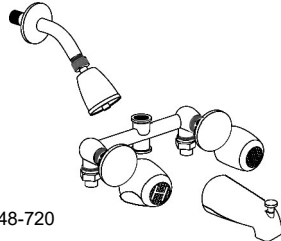

GERBER- Gerber Faucets

Page O - 38

Classic Two Handle 8" Center Tub & Shower Valve

- Lift Spout, Shower Head, Arm, and Flange
- Sliding Sleeve Escutcheon, Ejector Tee
- 8In centers
- Compression Stems
- 2.5 gpm @ 80 psi
- IPS/Sweat
- Metal handles

48-720

Part #	Description	Price
34700260	48-720-83 Gerb 2H Ips/swt T&S Vlv	328.00

Classic Three Handle 8" Center Tub & Shower Valve

- Sliding sleeve Escutcheon
- Compression stems
- Body cast of high copper content brass
- Exposed parts have heavy chrome plated finish
- 1/2In I.P.S. sweat connections
- 8" centers with sliding sleeve escutcheons
- Three valve with center diverter
- Zinc die cast tub spout