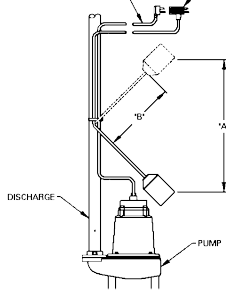

Little GIANT Pump Company

Part #	Description	Price
27083851	599117 Rfsn-9 L-G Float Switch	173.38