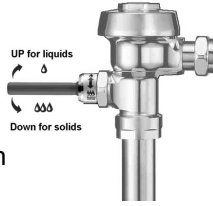

MANFV- Sloan & Toto Manual Flush Valves, Accessories, Parts, and Tools
Page O - 52

Dual-Flush Uppercut Retrofit Kit

- WES212-A: Dual-Flush Retrofit Handle for Exposed, Low Consumption Water Closet Flushometers
- WES213-A: Dual-Flush Retro Han and Dual Filtered Diaphragm Kit for Exposed Water Closet Flushometers