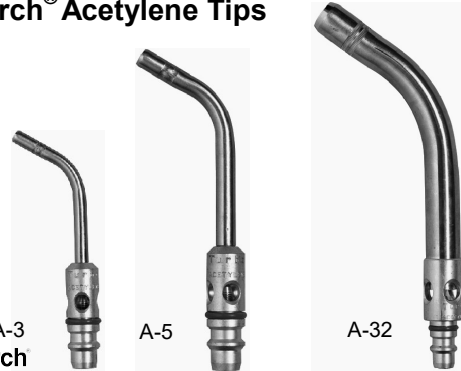

TurboTorch® Acetylene Tips

TurboTorch

Part #	Description	Price
99100620	A-2 Turbo Tip	186.90
99100638	A-3 Turbo Tip	202.58
99100653	A-5 Turbo Tip	222.30
99100679	A-8 Turbo Tip	246.70
99100695	A-11 Turbo Tip	257.30
99100711	A-14 Turbo Tip	318.50
99100737	A-32 Turbo Tip	456.70

PROLINE® Self Igniting Acetylene Tips

TurboTorch

Part #	Description	Price
99185265	PI-5a Turbo Pro Self Lighting Tip	317.90
99185268	PI-8a Turbo Pro Self Lighting Tip	313.30

Acetylene Hoses

TurboTorch

Part #	Description	Price
99100810	Ah-12 Turbo 7/16 Hose 12ft	157.10
99100802	Ah-24 Turbo 7/16 Hose 24ft	281.58