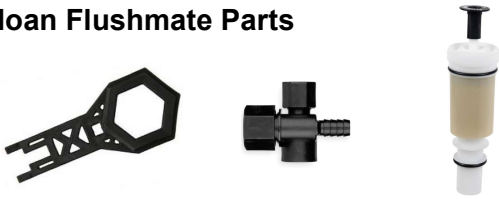

Sloan Flushmate Parts

Part #	Description	Price
99515000	C100500k Sloan Flushmate Cartridge Kit	83.38
99515100	Bu100505k Sloan Flushmate Upper Kit	26.98
99515200	Bl100504k Sloan Flushmate Lower Kit	78.50
99515300	Rk100100 Sloan Flushmate Supply Group	98.98
99515305	B108288 Sloan Flushmate Duckbill Valve	5.30
99567596	St100100 Sloan Flushmate Wrench	22.30

American Standard Parts

Part #	Description	Price
32005000	738920-0070a A/s 3 Cadet Flapper	32.90

American Standard Parts (Continued)

Part #	Description	Price
32005005	7301111-0070a A/s Champion Flush Valve Seal Kit	27.90
32005017	7381983-400.0070ap A/s Champion Universal Flush Valve	103.10
32005010	738756-0070a A/s Champion Tank To Bowl Kit	66.90
32004185	7381163-200.0070a A/s Ez Install Tank To Bowl Kit	58.50
32005020	7381253-201.0070a A/s Cadet/accesse Pro Tank To Bowl Kit	47.30
32005025	7381253-200.0070a A/s Cadet/champion Pro Tank To Bowl Kit	49.50
32005030	7301021-0070a A/s Cadet Tank To Bowl Kit	51.78
32005035	738921-100.0070a A/s Cadet Flush Valve	42.78
32005040	7381294-400.0070a A/s Cadet Universal Flush Valve	56.70
32005050	7381193-200.0070a A/s 540a Cadet Pro Flapper Valve	31.50
32005045	047250-0070a A/s Lexington Flush Valve Assembly	103.10
32005055	7381129-200.0070a A/s 2 Universal Flapper w/Float	51.78
32005060	738899-0200a A/s Wht Left Hand Trip Lever	33.78
32005065	738899-0020a A/s CP Left Hand Trip Lever	49.50