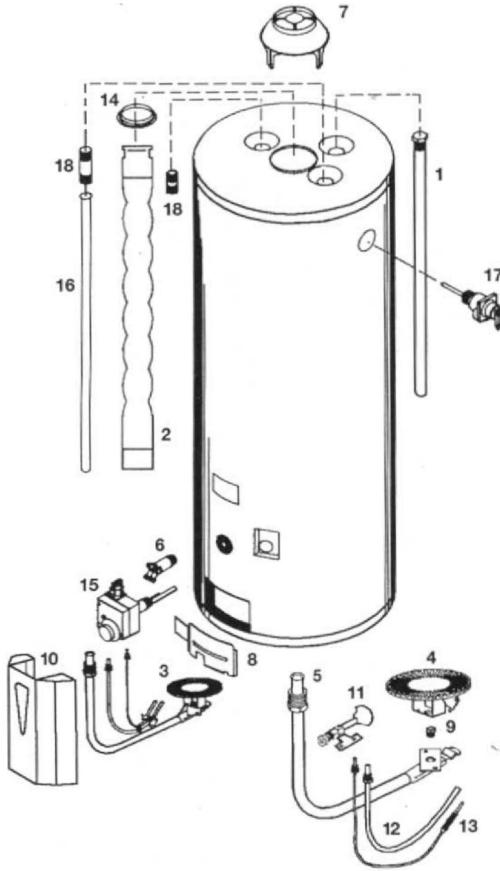

**SANDBLASTER
SBS MODELS**
Commercial
Replacement
Parts

SBS 65 Model

ITEM NO.	DESCRIPTION	SBS 65 NE PART NO.
1.	Anode Rod	9001829
2.	Baffle, Flue Assembly w/ Ring	9003115
3.	Burner Assembly Natural Gas*	15152130
4.	Burner, Main Natural Gas	9003040
5.	Burner, Tube Natural Gas	9003043
6.	Drain Valve Brass	9004330
7.	Draft Hood	9000274
8.	Inner Door	9000281
9.	Orifice Natural Standard	9002978
9.	Orifice Natural High Alt. 8000'	9004008
10.	Outer Door	9000358
11.	Pilot Assembly Natural Gas	9002984
12.	Pilot Tubing	9002325
13.	Thermocouple	9002320
14.	Flue Hanger Ring	9003524
15.	Thermostat Natural (180 degree)	9004104
16.	Inlet Tube	9003666
17.	Relief Valve	9000071
18.	Heat Trap Nipple	9003719

*Has generic orifice that will need to be drilled to appropriate size.

SBS 75 - SBS 100 Models

ITEM NO.	DESCRIPTION	SBS 75 76 NE PART NO.	SBS 75 76 PE PART NO.	SBS 100 76 NE PART NO.	SBS 100 76 PE PART NO.
1.	Anode Rod	9001830	9001830	9001830	9001830
2.	T&P Valve	9005887	9005887	9005887	9005887
3.	Cleanout Cover	9005797	9005797	9005797	9005797
4.	Cleanout Gasket	9004099	9004099	9004099	9004099
5.	Cleanout Screw	9004100	9004100	9004100	9004100
6.	Pilot Tube	9004473	160190-000	9004473	160190-000
7.	Thermocouple	9003923	9004685	9003923	9004685
8.	Pilot	9002984	9004231	9002984	9004231
9.	Burner	9003040	9004089	9003040	9004089
10.	Burner Tube	194561-000	181784-000	9003733	181784-000
11.	Orifice	9003732	9004105	181508-019	9004105
12.	Fitting Breakaway	9001895	9001895	9001895	9001895
13.	Thermostat	9005891	9004493	9005891	9004493