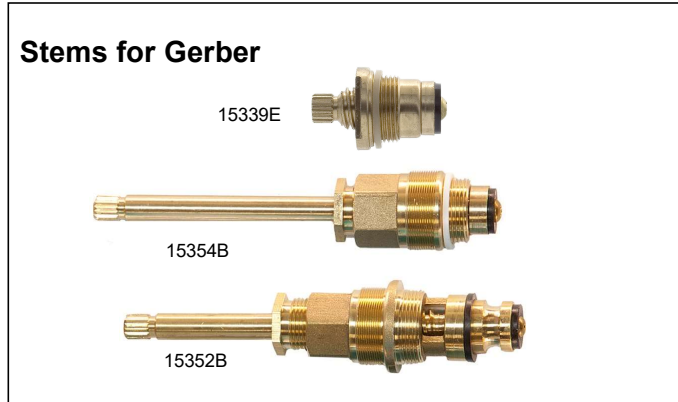

Part #	Description	Price
97700005	Danco 15339e Gerber 1b-2h Lavatory Stem w/ Seat Hot	22.700
97700065	Danco 5pk 09995e Gerber 1b-2h Hot Lav Stems w/ Seats	67.300
97700006	Danco 15340e Gerber 1b-2c Lavatory Stem w/ Seat Cold	22.700
97700066	Danco 5pk 09996e Gerber 1b-2c Cold Lav Stems w/ Seats	67.300
97700003	Danco 15354b Gerber 11b-1h/c Shower Stem w/Seat	30.380
97700004	Danco 15352b Gerber 11b-4d Diverter Stem w/ Seat	42.700