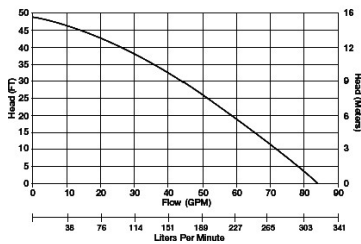

Since 1887

Over 100 Years of Service

Reeves-Wiedeman Company

PLUMBING SUPPLIES FOR CONTRACTORS AND INDUSTRY

SUMPPUMP- Sump Pumps
RW List Prices Page V - 7

297 Liberty Submersible Effluent/Sump Pump

- 3/4 hp, 115 V, 60HZ, 3450 RPM, 10.4 amps
- 3/4" Solid Handling, Semi Open Impeller
- 1-1/2" Discharge
- Vertical automatic magnetic float
- Oil-filled, hermetically sealed motors with thermal overload protection
- Stainless steel rotor shaft, fasteners, bottom screen
- Permanently lubricated upper and lower ball bearing
- Epoxy powder coat finish
- Max fluid temperature: 140° F.
- Quick-disconnect 10'power cord
- Dimensions: 13" H, x 10" W, Wgt. 31#
- 3 Yr Warranty
- GPM at Feet of Head=78GPM at 5', 72GPM at 10'
  65GPM at 15', 57GPM at 20'
  50GPM at 25', 43GPM at 30'
  34GPM at 35', 23GPM at 40'
  12GPM at 45', Shut off at 48'

Performance Curve: 290-Series

Liberty Pumps