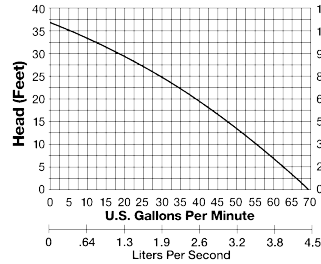

Performance Curve: 280-Series

Part #	Description	Price
27060010	287 Lib 1/2hp Sump Pump	558.00
27060020	281 Lib 1/2hp Sump Pump	578.00