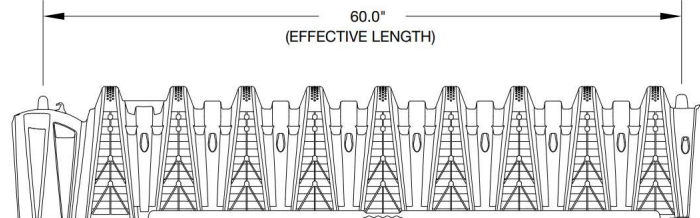

Quick5 Equalizer 36 Chamber - Side View

Part #	Description	Price
01696080	Q4eq36 4ft 22in Inf Quick4 Eq36 Chamber	61.90
01696082	Q5eq36 5ft 22in Inf Quick5 Eq36 Chamber	75.90
01696085	Q4eq36e 22in Inf Quick4 Eq36 End Cap	49.70