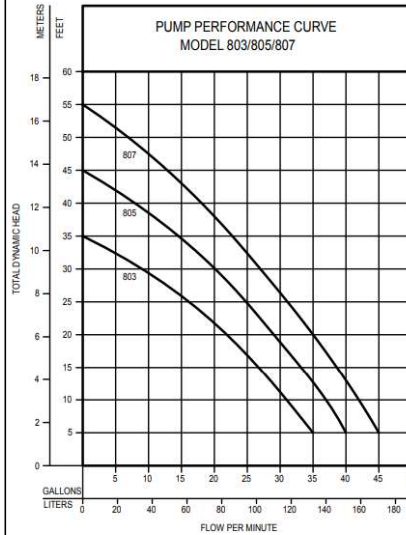

ZOELLER
PUMP COMPANY
Zoeller Family of Water Solutions

Part #	Description	Price
17000115	Bn803 Zoeller 1/2hp 115v Grinder Pump	2658.00
17000220	M807 Zoeller 1hp 115v Grinder Pump	2258.00