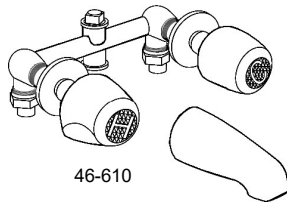

- Compression stems
- Body cast of high copper content brass
- Exposed parts have heavy chrome plated finish
- Working parts can be easily replaced
- 1/2In I.P.S. or 1/2In nominal copper sweat connections
- 6In centers with sliding sleeve escutcheons
- ADA compliant metal handles operate with less than 5 lbs. force
- Zinc die cast tub spout