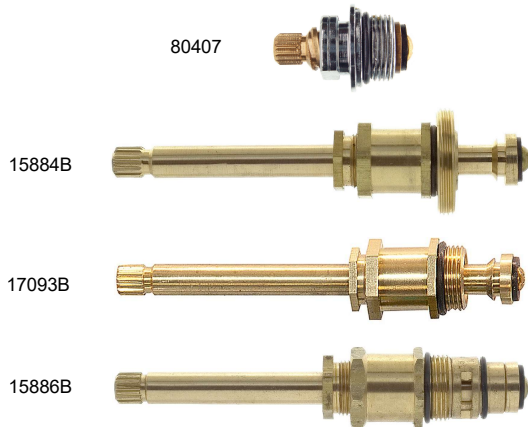

Stems for Sayco

Part #	Description	Price
97700031	Danco 15431e Sayco 1b-1h Lav Stem Hot w/ Seat	27.900
97700032	Danco 15432e Sayco 1b-1c Lav Stem Cold w/ Seat	27.900
97700033	Danco 15884b Sayco 9b-3h Shower Stem Hot w/ Seat	31.500
97700034	Danco 17093b Sayco 9b-3c Shower Stem Cold w/ Seat	31.500
97700035	Danco 15886b Sayco 9b-5d Diverter Stem w/ Seat	40.700