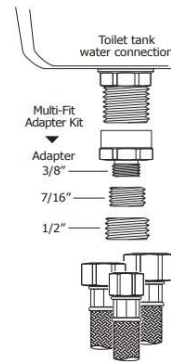

Part No. 53994
Kit includes: Toilet fill valve adapter & two reducers
Solid Brass • Lead Free • Nickel Plated

Part #	Description	Price
24924420	Setfast 53944 Multi-fit Toilet Supply Adapter	15.10