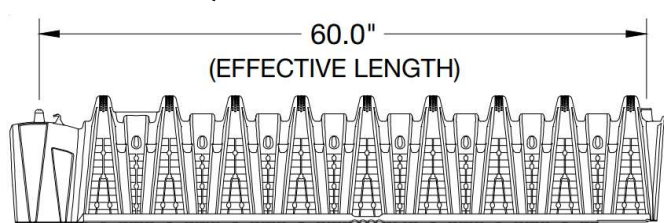

Quick5 Chamber - Side View

Part #	Description	Price
01696000	Q4std 4ft 34in Inf Quick4 Std Chamber	82.30
01696002	Q5std 5ft 34in Inf Quick5 Std Chamber	102.90
01696050	Q4stde 34in Inf Quick4 Std End Cap	54.30
Part #	Description	Price
01696005	Q4+std 4ft 34in Inf Quick4 Std Chamber With Support	82.30
01696055	Q4+a112e 34in Inf Quick4 Std End Cap	53.00