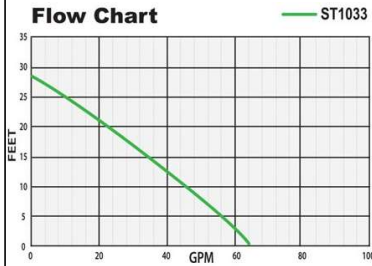

Since 1887

Over 100 Years of Service

SUMPPUMP- Sump Pumps

Page V - 4

ST1033 Pro Series 1/3 HP Sump Pump, 3YR

- Dual Float Switch and Deluxe Controller included
- Cast-iron/aluminum construction
- 1/3HP, 3yr Warranty
- Will fit 10-in sump pit
- 2,770gph (46gpm) @ 10ft
- Premium Pump Construction
- Water cooled motor
- Upper & lower sealed ball bearings for ultra-quiet operation
- Stainless Steel fasteners for long life
- 1-1/2" discharge
- 10ft power cord
- Continuous-duty rated