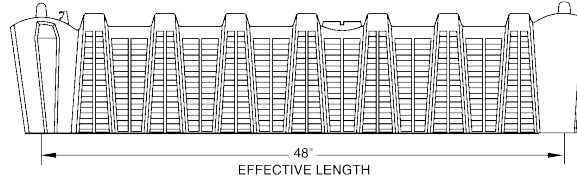

SIDE AND END VIEWS