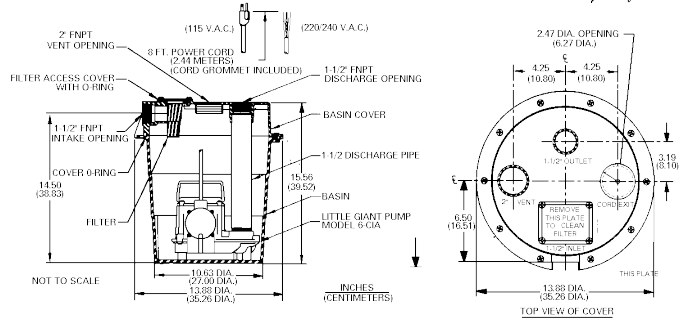

Little GIANT Pump Company

Part #	Description	Price
27083859	506055 Wrs-6 L-G 1/3hp Drinosaur Pump Package	724.00

Drinosaur & Compact Drinosaur Specs

WRSC-6 Compact Drinosaur
Same features as the Drinosaur except: