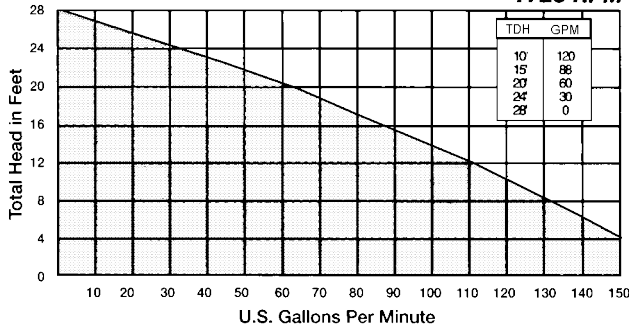

Liberty Pumps

PERFORMANCE CURVE

1725 RPM

Part #	Description	Price
27060100	Le71a2 Lib 3/4hp Sewage Pump	1338.00

**Zoeller 803 & 807 Residential Grinder Pumps
Newest, Lightest, Most Efficient Grinder Pump**