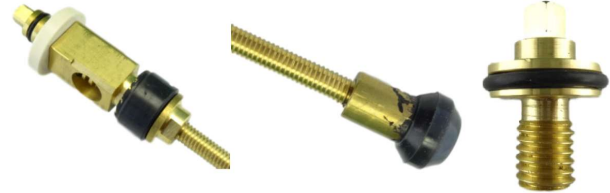

Part #	Description	Price
28093000	Hy-420-cia 8142406 Watts Hydrant Repair Kit	395.50

CNL-1000 Merrill Freezeless Yard Hydrant

- Inlet - 3/4" NPT in Heavy Casting
- Outlet - 3/4" Hose Thread Adapter
- Stainless Steel Operating Rod Thru Teflon Packing
- Automatic Self-Adjusting Plunger
- 1" Galvanized Stand Pipe and 7/16"
- Galvanized Operating Rod