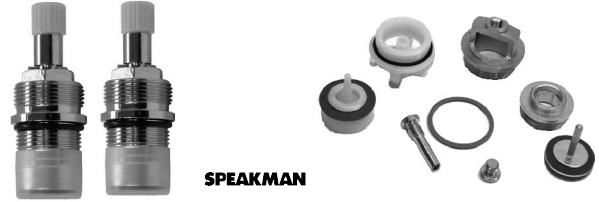

Speakman Parts for SC-5811-RCP Faucet

Part #	Description	Price
14940095	Rpg05-0532 Red Stem w/Trim Slv & Screw	109.500
14940100	Rpg05-0533 Blue Stem w/Trim Slv & Screw	109.700
14940105	Rpg05-0520 Speakman V/b Repair Kit	96.700