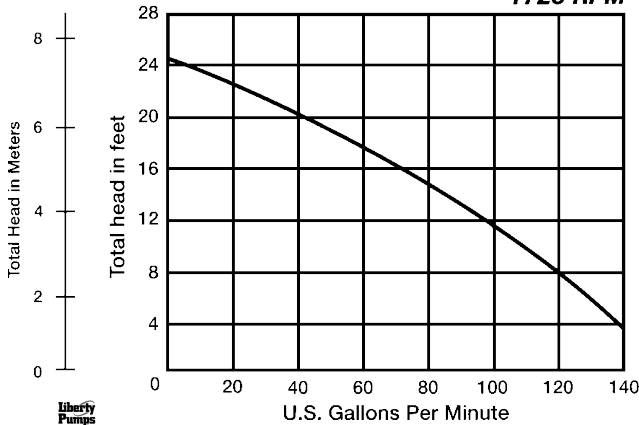

Since 1887

Over 100 Years of Service

Reeves-Wiedeman Company

PLUMBING SUPPLIES FOR CONTRACTORS AND INDUSTRY

SEWEJECT- Sewage Ejector Pumps
RW List Prices Page V - 17

LE51A Liberty Submersible Sewage Pump

- 1/2 HP; 1725 RPM, 13 Amps, 115 V
- GPM at head: 5'=135; 10'=110; 15'=80; 20'=40; 24'=5
- Shut-Off at 25'
- 2" Discharge
- Handles liquids and 2" solids
- Cast iron pump housing with protective coating for corrosion and rust resistance
- Oil Filled Thermally Protected Motor
- Permanently Lubricated Bearings
- Has an Adjustable Wide Angle Level Control with Series Plug.
- 2-Vane Corrosion Resistant Hytrel Impeller
- All Stainless Steel Fasteners and Rotor Shaft
- 10' UL Approved Quick Disconnect Power Cord

PERFORMANCE CURVE

1725 RPM

Part #	Description	Price
27060050	Le51a Lib 1/2hp Sewage Pump	850.00

M267 Zoeller Waste-Mate Sewage Pump

- 1/2 HP, 10.4 Amps 60 Hz, 1725 RPM, oil-filled, hermetically sealed, automatic reset thermal overload protected (1 PH only)
- Passes 2" spherical solids
- 2" FIP and 3" MIP discharge
- Turns on at 12", off at 4"
- Float operated, submersible (NEMA 6) 2-pole mechanical switch Durable cast construction, ASTM Class 25 cast iron, switch case and pump housing
- Cast iron base
- Non-Clogging Vortex Impeller Design.
- Engineered plastic impeller with metal inserts and cast iron impeller option.
- Stainless steel screws, bolts, handle, guard and arm and seal assembly
- Neoprene square ring & gasket
- Oil-filled, hermetically sealed motor
- Oil lubricated bearings
- Carbon and ceramic shaft seal
- Corrosion resistant powder coated epoxy finish
- Completely submersible
- Watertight and dust tight
- Not effected by materials normally drainage and sewage pumps
- UL Listed 3-wire neoprene cord and plug
- 10 ft. cord standard for automatic