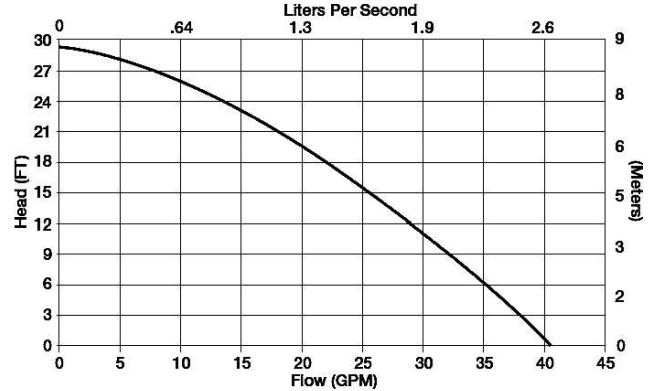

PERFORMANCE CURVE

NOTE: Maximum shut-off head is 29 feet. Usable maximum head - assuming 150' of lateral discharge through 3/4" pipe is 15 feet. Consult factory for proper sizing and calculation of friction losses.

Ascent Macerating Toilet System

3/4" to 1" Discharge

Liberty Pumps introduces the new Ascent™ macerating toilet system. Now you can have the freedom to install a bathroom easily where gravity drain lines do not exist without breaking floors. Perfect for remodeling or home additions, the system features an attractive elongated ADA comfort toilet with a macerating pump that pumps the waste to an existing gravity sewer line in the building. The pump can perform to vertical heads of 15' and runs of up to 150' horizontally.