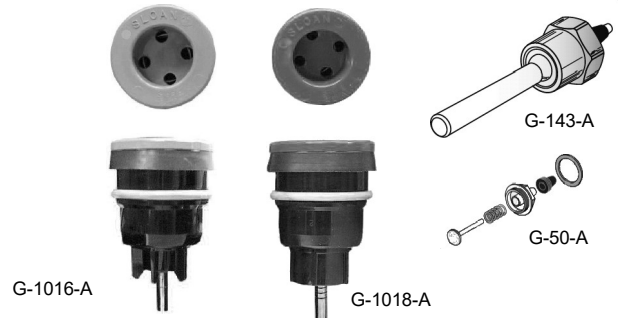

Since 1887

Over 100 Years of Service

Reeves-Wiedeman Company

PLUMBING SUPPLIES FOR CONTRACTORS AND INDUSTRY

SLOAN

MANFV- Sloan & Toto Manual Flush Valves, Accessories, Parts, and Tools

RW List Prices Page 0 - 53

Sweat Solder Adapter Kits

Part #	Description	Price
99507303	3308786 H536as Sloan 3/4 Swt Kit Urinal Only	26.78
99507388	3308785 H634aa Sloan 1 Swt Kit	26.78
99507390	3308788 H636aa Sloan 3/4 Swt Kit w/Cast Set Screw Flange	26.78

Naval Flushometer Parts

Part #	Description	Price
99508004	5314236 Cn105 Sloan Cover Gasket	4.50
99508301	5314226 Cn120 Sloan Relief Valve Seat	5.98
99507709	0314016 Cn1002a Sloan Piston With Seat Closet	114.38
99507808	0314017 Cn1003a Sloan Piston And Seat Urinal	114.38
99508152	5319046 S14a Sloan Molded Cup	14.58
99508202	5319049 S14aa Sloan Piston Repair	35.10

Hydraulic Actuator Cartridge

99509052	0318031 Hy-32-a Sloan Actuator Cartridge	115.78
99509055	3318001 Hy-83-a Sloan Hydraulic Actuator Cartridge	61.70

Gem 2® Parts

Part #	Description	Price
99500100	0307195 G1016a Sloan Gem Piston Kit	75.78
99500110	0307133 G1018a Sloan Gem Piston Kit	75.78
99500105	0307185 G1017a Sloan Gem Piston Kit	75.78
Part #	Description	Price
99500115	5307074 G50a Sloan Gem Handle Repair Kit	16.90
99509280	0307100 G143a Sloan Handle Asmby	57.30

MIX-60-A Sloan Mixing Valve

Below Deck Mechanical Water Mixing Valve for use with a single Sloan Optima® faucet.

- Designed to install under the lavatory
- Installs in place of the Tee fitting supplied with the faucet prior to the solenoid valve
- Equipped with integral check valves at inlets
- 3/8" compression fittings on inlets and outlet
- Compression sleeves and nuts included
- Lever dial adjustment with lock screw COLD-HOT
- Brass construction
- Chrome plated finish

Part #	Description	Price
99500010	3326009 Mix-60-a Sloan Mixing Valve	86.90

DV-50-A Sloan Bedpan Washer Repair Kit

Part #	Description	Price
99508900	5309031 Dv50a Sloan Diverter Kit	36.50

Reeves-Wiedeman Company

Emporia, KS Grandview, MO Independence, MO Junction City, KS KCMO-Downtown KCMO-Midtown KCMO-Waldo Lawrence, KS Leavenworth, KS Lees Summit, MO Lenexa, KS Liberty, MO Manhattan, KS Maryville, MO Olathe, KS Osage Beach, MO Riverside, MO Saint Joseph, MO Sedalia, MO Sunrise Beach, MO Topeka, KS Warrensburg, MO

Shaded Items are Non-Stock