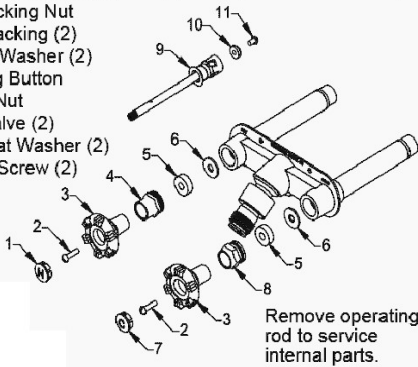

Since 1887

Over 100 Years of Service

Reeves-Wiedeman Company

PLUMBING SUPPLIES FOR CONTRACTORS AND INDUSTRY

Since 1887

Over 100 Years of Service

HYDRANT- Residential Hydrants RW List Prices Page I - 21

Model 22 Repair Kit

RK-22MH MODEL 22/V22 HOT AND COLD METAL HANDLE

1. 30566 Hot Plug Button
2. 30002 Handle Screw (2)
3. 30096 Metal Wheel Handle (2)
4. 30497 Deep Packing Nut
5. 30560 EPDM Packing (2)
6. 30006 Packing Washer (2)
7. 30565 Cold Plug Button
8. 30059 Packing Nut
9. 30459 Check Valve (2)
10. 30008 Valve Seat Washer (2)
11. 30009 Retainer Screw (2)

Operating Rod Not Included

Remove operating rod to service internal parts.

Part #	Description	Price
49595120	Rk-22mh Woodford Repair Kit	94.78

Model 25 & 27 Repair Kit

1. 30234 Handle Screw
2. 30239 Wheel Handle
3. 30236 Drain Guard
4. 30241 Head Nut
5. 30245 Headnut Gasket
6. 30238 Stem Screw
7. 35280 Drain Valve Assy.
8. 30230 Plunger Assy.