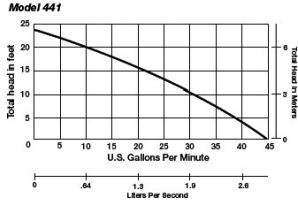

BUSUMP- Back-Up Sump Pump Systems
Page V - 12

Liberty PC257-441 Sump Pump Combo Series

Pre-assembled Primary Pump and Battery Back-up System. Compact design provides secure basement protection. Drop-in-the-pit ready. Minimum pit size 15" diameter x 18" deep

- Fully assembled and automatic operation
- Ready to connect to 1-1/4" or 1-1/2" discharge
- Provides uninterrupted pumping
- Primary Pump, 115 V
- 441 Back-up Pump, 12 VDC
- 1-1/2" PVC piping with rubber coupler between primary pump and back-up pump for easy removal and serviceability
- Maximum fluid temperature 140° F
- 12 volt marine-type deep cycle battery M27 recommended in the event of power outage or main pump failure
- Compact profile will fit 15" diameter sump pits
- Back-up pump (Model 441) offers 5 stage battery charging and protection from battery burn-out or overcharging (12V deep cycle battery not included)
- Audible and visual alarm warns of backup pump operation
- System includes primary pump check valve and back-up pump check valve
- GPM at head: 5' = 37, 10' = 30, 15' = 21, 20' = 10, 23' = shutoff
- 3 Yr Warranty

BACK-UP PUMP PERFORMANCE

Part #	Description	Price
27060235	Pc257-441 Lib 1/3hp Battery Backup System	1158.00
27060232	441 Lib Battery Backup Pump	778.00