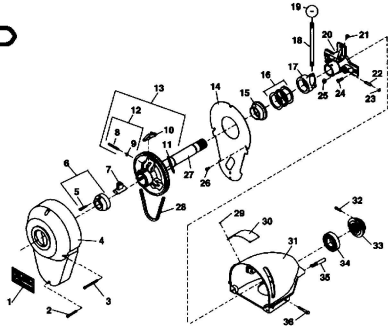

Since 1887

Over 100 Years of Service

Reeves-Wiedeman Company

PLUMBING SUPPLIES FOR CONTRACTORS AND INDUSTRY

DRNMACH- Drain Cleaning Machines
RW List Prices Page W - 51

W

Kollmann K-1500A Parts & Accessories

RIDGID

Key No.	Ridgid No	Description
1	23662	LABEL, K1500A
2	44510	PKG OF 5 SCREWS
3	23652	SCREW, 1/4-20 X 2.75 SHC
4	23547	GUARD, FRONT
5	84425	SCREW, 1/4-20 X 1.25 SHC
6	59500	NOSEPIECE, ASM KM23
7	59330	SET OF JAWS A22B 5/8
8	90105	PIN
9	78780	PKG OF 6 RET RINGS EXT .2
10	59530	PKG OF 3 ROCKER ARMS
11	60155	PKG OF 3 SPRINGS
12	60150	PKG OF 3 PINS W/RINGS
13	60145	KIT, ROCKER ARM
14	23567	GUARD, INSIDE
15	23572	CONE, CLUTCH
16	23677	BEARING, ASM THRUST
17	23557	CLUTCH, CASTING
18	59575	HANDLE, CLUTCH KM6B
19	59585	BALL, HANDLE KM-6C
20	23552	PLATE, MAIN BEARING
21	89815	FITTING, GREASE
22	23592	PIN, ROLLER
23	34175	PKG OF 5 RINGS
24	68875	SCREW, 5/16-18 X 1 FH
25	61015	ROLLER
26	60265	SCREW, HEX 1/4-20 X 1/2
27	23562	PULLEY, W/SHAFT ASM
28	23577	V-BELT, 3V315
29	76730	SCREW, DRIVE
30	23632	DECAL, WARNING
31	23542	BODY
32	60910	SCREW, 1/4-20 X .88 SHC
33	60935	NUT, LOCK & ADJ. KM-28
34	60930	BEARING, KM-27 K527
35	59580	PIN, GUIDE HOSE KM5

Part #	Description	Price
09159320	1-1/4 59320 Ridgid A369x A22 Set Of Jaws	158.90
09159470	1-1/4 59470 Ridgid A-8 Cable Carrier	220.38

**Kollmann 5/16"x25' Cables
K-39 K-50**

RIDGID

Part #	Description	Price
09162225	5/16 x 25 62225 C-1 Ridgid Cable w/Bulb Auger	165.50
09162235	5/16 x 25 62235 C-2 Ridgid Cable w/Drop Head Auger	200.78

**Kollmann 5/16" x 25' Cables-IC
K-3800 Using Sink Drum**

RIDGID

Part #	Description	Price
09156782	5/16x25 56782 C-1-ic Ridgid Cable w/Bulb Auger	176.70
09156787	5/16x25 56787 C-2-ic Ridgid Cable w/Drop Head Auger	216.10

**Kollmann 5/16" x 35' Cables-IC
K-3800 Using Sink Drum**

RIDGID

Part #	Description	Price
09156792	5/16 x 35 56792 C-13-ic Ridgid Cable w/Bulb Auger	224.50

**Kollmann 5/16"x50' Cables
K-50**

RIDGID

Part #	Description	Price
09189400	5/16 x 50 89400 C-21 Ridgid Cable w/Bulb Auger	283.30
09189405	5/16x50 89405 C-22 Ridgid Cbl w/Drop Head Auger	301.70

Reeves-Wiedeman Company

Emporia, KS Grandview, MO Independence, MO Junction City, KS KCMO-Downtown KCMO-Midtown KCMO-Waldo Lawrence, KS Leavenworth, KS Lees Summit, MO Lenexa, KS Liberty, MO Manhattan, KS Maryville, MO Olathe, KS Osage Beach, MO Riverside, MO Saint Joseph, MO Sedalia, MO Sunrise Beach, MO Topeka, KS Warrensburg, MO

Shaded Items are Non-Stock