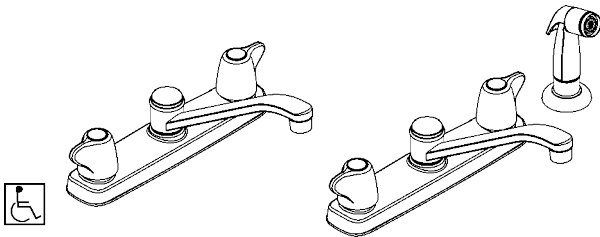

Part #	Description	Price
34705127	42-213 Gerber CP 2H Kit Fct L/spray	122.00
34705132	42-215 Gerber CP 2H Kit Fct w/Spray	146.00

Maxwell Single Handle Lavatory Faucet

- Chrome Finish
- Ceramic disc cartridge
- Metal handle with hot/cold index button
- Stainless steel base w/washerless rubber seals
- 4In centers for mounting
- 1.2 gpm pressure compensating aerator