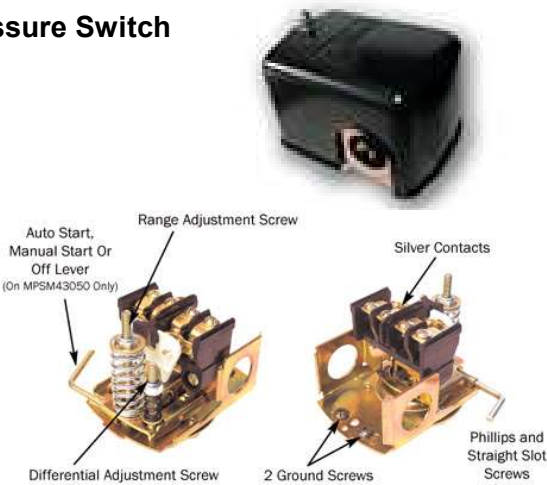

Pressure Switch

Part #	Description	Price
70000003	Mps2040 20/40 Merrill Pressure Switch	26.98
70000005	Mps3050 30/50 Merrill Pressure Switch	26.98
70000010	Mps4060 40/60 Merrill Pressure Switch	26.98

Merrill Deluxe Torque Arrestor