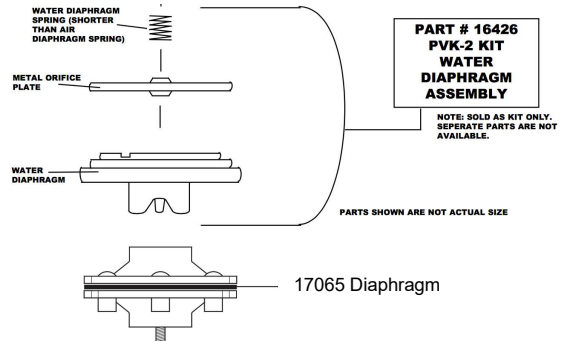

Gerber Universal Tank Levers

- Fit all Gerber Gravity Single Flush Toilets

Part #	Description	Price
49522270	Ga70036054 Gerb Universal CP Tank Lever	63.90
49522280	Ga70036054bn Gerb Universal Bn Tank Lever	68.78
49522285	Ga70036054bs Gerb Universal BIK Tank Lever	72.10
49522275	Ga70036054bb Gerb Universal Brz Tank Lever	82.50

LiquiLock™

Oatey

- Quick acting gel formula solidifies residual fluids in a toilet bowl.
- In 4-5 minutes it provides a clean, fast and easy method of removal of the toilet
- Can be reliquified by adding water.

Part #	Description	Price
16460085	31417 Oatey Liquilock Gel Package	9.70

Black Swan® Water Wow!™

- Jells water to eliminate spills
- Ideal for toilet removal
- Solidifies water in 5 min

Part #	Description	Price
16460087	Black Swan Water-wow Gel Package	4.85

Deodorizing Urinal Screen

- 8x8 Fits virtually all urinals
- Germ fighting ingredients
- Cherry Scent

Part #	Description	Price
69169960	Regular Deodorizing Urinal Screen	6.90

Toilet Tank Dye Tablets

- Homeowner instructions included

Part #	Description	Price
69169955	Toilet Dye Tablets 2pk	4.50
04939505	3532 F-M Dye Tablets 100pk	52.78

Metcraft Parts

Part #	Description	Price
25000015	16426 Metcraft Diaphragm Assy	82.30
25000020	17065 Metcraft Diaphragm For Push	59.98

Sloan Flushmate® Intelli-Flush™ Retrofit Kit

Part #	Description	Price
99515320	K-200101 Sloan Flushmate CP Auto Flushing Kit	578.00