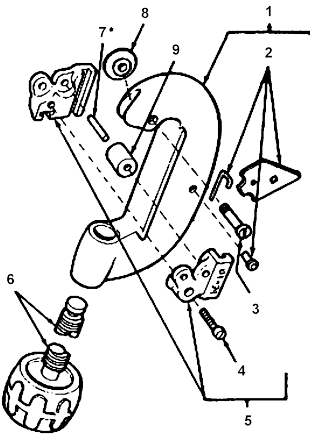

10 TUBING

Key No.	Ridgid No.	Description
1	33575	FRAME, ASM 20
2	34340	BLADE, ASM REAMER
3	34345	PKG OF 5 SCREWS
4	34620	PKG OF 5 SCREWS
5	33580	HOUSING, ASM ROLL 20
6	34595	HANDLE, SCREW 20 & 0
7	34620	PKG OF 5 SCREWS
8	33160	WHEEL, CUTTER F158 10-15-20
9	34825	PKG OF 5 ROLLS

#20 TUBING

Screws for Ridgid 10,20,30 Tubing Cutters

RIDGID

34345

34325

34615

Part #	Description	Price
09134325	34325 E1948 Ridgid Wheel Screw #10/#15 Cutter	9.90
09134345	34345 E2020 Ridgid Wheel Screw For # 20 Cutter	11.50
09134615	34615 E3245 Ridgid Roll Screw For #15 Cutter	8.50

Reeves-Wiedeman Company

Emporia, KS Grandview, MO Independence, MO Junction City, KS KCMO-Downtown KCMO-Midtown KCMO-Waldo Lawrence, KS Leavenworth, KS Lees Summit, MO Lenexa, KS Liberty, MO Manhattan, KS Maryville, MO Olathe, KS Osage Beach, MO Riverside, MO Saint Joseph, MO Sedalia, MO Sunrise Beach, MO Topeka, KS Warrensburg, MO

Shaded Items are Non-Stock