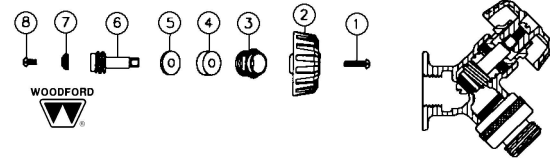

Part #	Description	Price
49591615	Rk-25 Woodford Hydrant Repair Kit For 25 & 27	99.70
49591635	Rk25/27h Woodford Handle Repair Kit	14.98

Model 21, 24, B24, Y24, 26, B26, Y26 Rep Kit

1. 30002 Handle Screw
2. 30233 Wheel Handle
3. 30107 Packing Nut
4. 30005 Packing
5. 30105 Packing Washer
6. 30104 Operating Screw
7. 30008 Washer
8. 30009 Retainer Screw