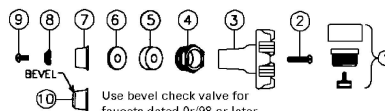

Use bevel check valve for faucets dated 0r/98 or later. See packing nut.

Part #	Description	Price
49595115	Rk-17mh Woodford Repair Kit	56.50
49595065	Rk-17vb Woodford Vacuum Breaker Kit For 17	19.90