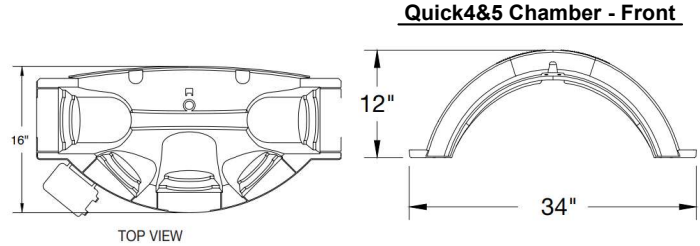

T

Since 1887

Over 100 Years of Service

Quick4 & Quick5 Standard Chamber

- Quick4 Size: 34"W x 52"L x 12"H
- Quick5 Size: 34"W x 65"L x 12"H

END CAP FOR BOTH QUICK4&5

Quick4&5 Chamber - Front

Quick4 Chamber - Side View