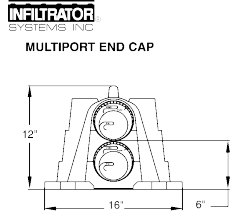

CHAMBER- Infiltrator Systems Chamber
Page U - 2

Quick4 Equalizer 24 Chamber

- Size - 16" x 53" x 11"
- Storage Volume - 20.4 Gal