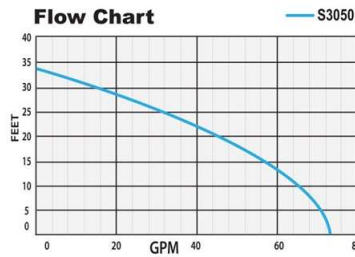

Since 1887

Over 100 Years of Service

Reeves-Wiedeman Company

PLUMBING SUPPLIES FOR CONTRACTORS AND INDUSTRY

SUMPPUMP- Sump Pumps
RW List Prices Page V - 5

S3050 Pro Series 1/2 HP Sump Pump, 5YR

- Dual Float Switch and Deluxe Controller included
- Cast-iron/stainless steel construction
- Energy-efficient permanent split capacitor (PSC) motor
- 1/2HP, 5yr Warranty
- Will fit 10-in sump pit
- 3,900gph (65gpm) @ 10ft
- Premium Pump Construction
- Water cooled motor
- Upper & lower sealed ball bearings for ultra-quiet operation
- Stainless Steel fasteners for long life
- 2" discharge
- 20ft power cord
- Continuous-duty rated

Part #	Description	Price
37000610	S3050 Pro Series 1/2hp Sump Pump w/Dual Float & Cntrl	630.00

237 Liberty 1/3 HP Submersible Sump Pump

- 1/3 HP, 115 V, 60HZ, 3450 RPM 5.2 Amps
- 3/8" Solids Handling, vortex style impeller permits passage of solids without clogging.
- 1-1/2" Discharge
- Polypropylene and powder coated aluminum construction.
- Stainless steel rotor shaft.
- All fasteners – non-corrosive stainless steel.
- Max Fluid Temperature 140°F
- Oil-filled, hermetically sealed motors with thermal overload protection.
- Permanently lubricated upper and lower bearings.
- Unitized shaft seal.
- VMF Switch, magnetically operated for smaller pits down to 10" diameter
- Quick-disconnect 10' standard power cord allows replacement of cord in seconds without breaking seals to motor.
- GPM at Feet of Head=37GPM at 5', 30GPM at 10' 18GPM at 15', Shutoff 21'
- Removable base allows suction down to 1/8"
- Three Year Warranty

Liberty Pumps