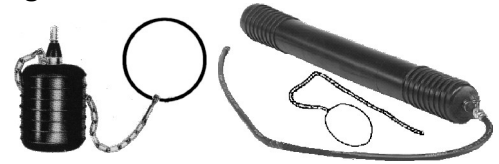

Test-Ball Plugs

P/O #	Nominal Size	Price
69101000	1-1/2 240018 Cherne Testball	98.10
69101005	2 240028 Cherne Testball	103.50
69101010	3 240038 Cherne Testball	103.50
69101015	4 240048 Cherne Testball	109.90
69100436	5 270059 Cherne Testball	189.10
69100477	6 270067 Cherne Testball	221.98
69100493	8 041386 Cherne Testball	367.90
69100568	2 271020 Cherne Long Testball Plug	138.70
69100576	3 271039 Cherne Long Testball Plug	178.18
69100584	4 271047 Cherne Long Testball Plug	203.50

Seal Caps

P/O #	Length	Price
12010948	1-1/2 Qc101 Fernco Flex Deluxe End Cap	6.90
12010955	2 Qc102 Fernco Flex Deluxe End Cap	7.98
12010963	3 Qc103 Fernco Flex Deluxe End Cap	10.18
12010971	4 Qc104 Fernco Flex Deluxe End Cap	12.98
12010975	5 Qc105 Fernco Flex Deluxe End Cap	15.58
12010982	6 Qc106 Fernco Flex Deluxe End Cap	15.98
12010993	8 Qc108 Fernco Flex Deluxe End Cap	35.10