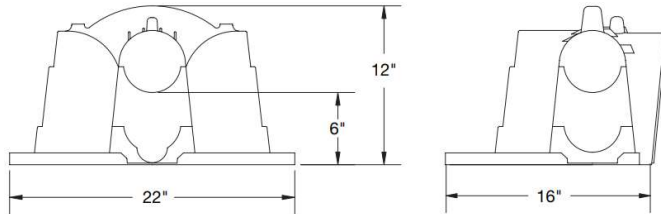

Quick4 & Quick5 Equalizer 36 Chamber

- Quick4 Size: 22"W x 53"L x 12"H
- Quick5 Size: 22"W x 65"L x 12"H

Quick4&5 Equalizer 36 Chamber - End Cap

FRONT VIEW

SIDE VIEW

Quick4&5 Equalizer 36 Chamber - Front

Quick4 Equalizer 36 Chamber - Side View