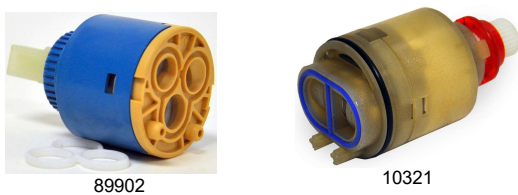

Cartridges for Glacier Bay

Part #	Description	Price
97700040	Danco 89902 Aquasource/glacier Bay Ceramic Cartridge	54.580
97700041	Danco 10321 Glacier Bay Single-handle Replacement Cartridge	62.300