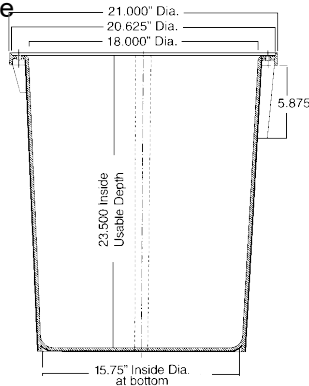

Since 1887

Over 100 Years of Service

Reeves-Wiedeman Company

PLUMBING SUPPLIES FOR CONTRACTORS AND INDUSTRY

PUMPACC- Pump Accessories

RW List Prices Page V - 21

SF22A Jackel Basin Only for Sump Pumps

- Structural Foam Construction
- 22-1/2 Gal Capacity
- Approximately 18Wx24H
- Covers and Hubs available

Part #	Description	Price
27090000	Sf22a Jackel 18x24 Sump Basin Only	99.90

SF30PR Sewage Basin Only

- Structural Foam Construction
- 30 Gal Capacity
- Approximately 18Wx30H
- Pre-drilled for Cover
- Covers and Hubs available and sold separately