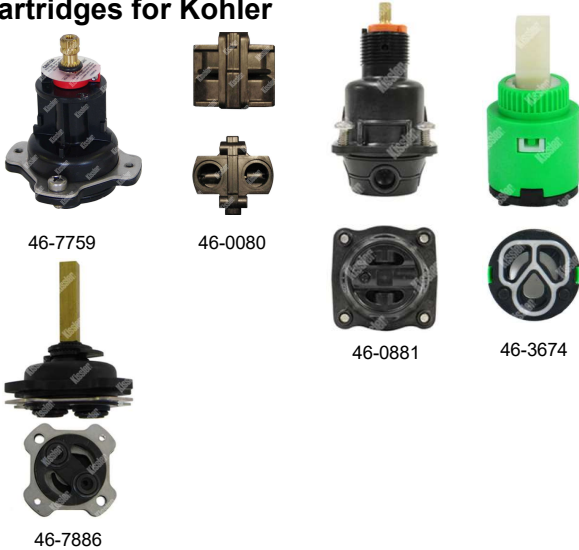

Since 1887

Over 100 Years of Service

Reeves-Wiedeman Company

PLUMBING SUPPLIES FOR CONTRACTORS AND INDUSTRY

Since 1887

Over 100 Years of Service

SERVPART- Service Parts
RW List Prices Page P - 65

Cartridges for Kohler

Part #	Description	Price
33300300	46-7759 Kohler Pressure Balance Unit Mixer Cap	85.380
33300340	46-7886 Kohler Pressure Balance Unit Mixer Cap	105.700
33300305	46-0080 Kohler Pressure Balance Unit Cartridge	80.100
33300320	46-0881 Kohler Pressure Balance Unit	175.100
33300325	46-3674 Kohler Kitchen Faucet Cartridge	29.380