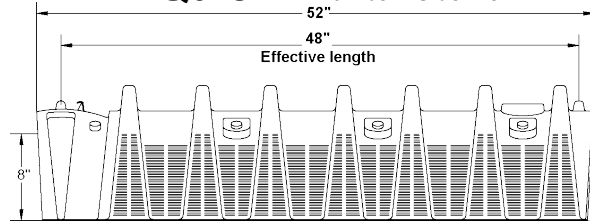

T

Since 1887

Over 100 Years of Service

Quick4 & Quick5 Standard Chamber

- Quick4 Size: 34"W x 52"L x 12"H
- Quick5 Size: 34"W x 65"L x 12"H

END CAP FOR BOTH QUICK4&5

Quick4&5 Chamber - Front

Quick4 Chamber - Side View