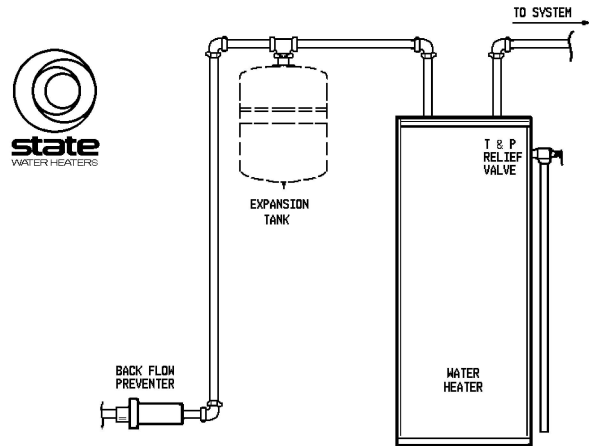

Part #	Description	Price
17095490	Etc-10x State 5Yr Potable Expansion Tank	790.00

Q

Reeves-Wiedeman Company

Emporia, KS Grandview, MO Independence, MO Junction City, KS KCMO-Downtown KCMO-Midtown KCMO-Waldo Lawrence, KS Leavenworth, KS Lees Summit, MO Lenexa, KS Liberty, MO Manhattan, KS Maryville, MO Olathe, KS Osage Beach, MO Riverside, MO Saint Joseph, MO Sedalia, MO Sunrise Beach, MO Topeka, KS Warrensburg, MO

Shaded Items are Non-Stock