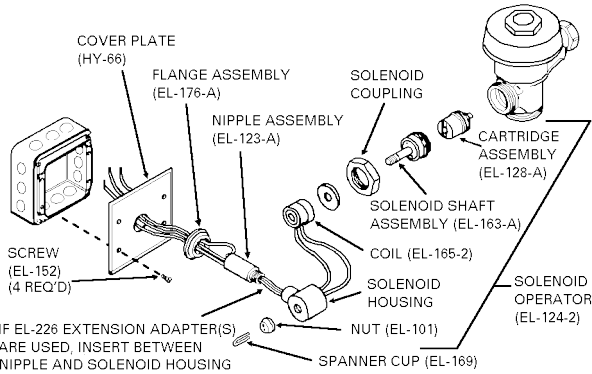

Since 1887

Over 100 Years of Service

Reeves-Wiedeman Company

PLUMBING SUPPLIES FOR CONTRACTORS AND INDUSTRY

AUTOFV- Sloan & Toto Automatic Flushvalves RW List Prices Page 0 - 57

Sloan Optima® Hard Wired Solenoid Parts

IMPORTANT: Do not remove coil from solenoid plunger guide unless power has been disconnected. Failure to do so may damage sensor, coil and transformer.

Part #	Description	Price
99509220	0305125 EI-101 Sloan Nut For Solenoid	55.10
99509210	3305043 EI-128-a Sloan Es-s Actuator Kit	72.18
99509205	0305165 EI-163-a Sloan Es-s Plunger	108.10
99509200	0305118 EI-165-2 Sloan Es-s 24v Coil	57.18

Sloan Optima Transformer

- 120V 50VA

Part #	Description	Price
99510170	0345154 EI-154 Sloan Box Type Transformer	98.50

Sloan Dual Flush Button

Part #	Description	Price
99510383	0372033 Wes-23-a Sloan Button Cover w/Screws	85.10

Sloan Concealed Flushometer Parts

Part #	Description	Price
99510400	3318005 Hy-109-a Sloan Actuator Housing Assembly	240.18
99510405	0318001 Hy-33-a Sloan Hydraulic Push Button Assembly	188.18

Toto EcoPower® Flushometer 1-1/2" Top Spud

- Hydro power self-generating system
- Electronic Flushometer Valve
- Neutral rough-in
- Complete with 1" angle stop and 1-1/2" Vacuum Breaker
- Manual Override Button
- 24 Hr automatic flush