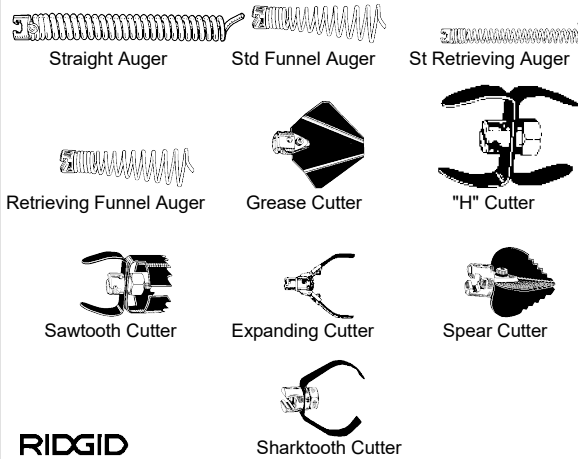

1-1/4 Cutters/Augers

Use for C10, C11

RIDGID

Part #	Description	Price
09162840	62840 T-1 Ridgid Std Straight Auger	101.50
09163105	63105 T-3 Ridgid Standard Funnel Auger	103.90
09163190	63190 T-5 Ridgid Str Retrieving Auger	105.98
09163195	63195 T-6 Ridgid Funnel Retrieving Auger	105.98
09163205	2-1/2 63205 T-8 Ridgid Grease Cutter	105.98
09163210	3-1/2 63210 T-9 Ridgid Grease Cutter	102.30
09159480	2-1/2 59480 T-11 Ridgid H Cutter	134.50
09161970	2-1/2 61970 T-13 Ridgid Saw Tooth Cutter	186.78
09161770	4-6 61770 T-15a Ridgid Expanding Cutter	378.70
09159765	2-1/2 59765 T-24 Ridgid 4 Blade Cutter	151.10
09159770	3-1/2 59770 T-25 Ridgid 4-blade Cutter	164.58
09198030	98030 T-50 Ridgid Sharktooth Cutter 3 Blade	230.38
09198035	3 98035 T-50-1 Ridgid Sharktooth Cutter	126.30
09198040	4 98040 T-50-2 Ridgid Sharktooth Cutter	131.50

Kollmann 7/8" x 15' Sectional Cables
K-1500

RIDGID

Part #	Description	Price
09162275	7/8x15 62275 C-10 Ridgid All Purpose Windcable	195.38

Kollmann 1-1/4" x 15' Sectional Cables
K-1500

RIDGID

Part #	Description	Price
09162280	1-1/4x15 62280 C-11 Ridgid All Purpose Windcable	319.70

Kollmann Repair Couplings

RIDGID

Part #	Description	Price
09191037	3/8 91037 Ridgid lw Repair Coupling	83.30
09191042	1/2 91042 Ridgid Repair Coupling	135.70
09131492	3/4 31492 A7571 Ridgid Repair Coupling	64.50
09192880	3/4 92880 Ridgid Male Cable Coupling	39.30
09192885	3/4 92885 A6841 Ridgid Female Coupling	90.58