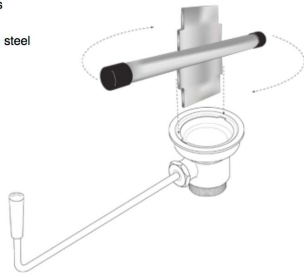

New!

PART NUMBER
7093

Part #	Description	Price
89170518	7093 Pasco Steel Remote Drain Wrench	111.90