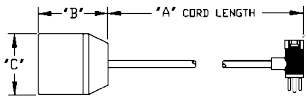

PUMPACC- Pump Accessories
Page V - 22

**RFSN-9 Wide Angle Float Switch
For use with Sump, Sewage and Effluent**

The float switch is a direct-acting, in-line control system for automatically controlling smaller pumps and sump pumps in water and sewage systems. The float switch consists of one float, a cord with a piggy-back plug, one large mounting strap, and two small adjustable mounting clamps.

- 115 VAC, 60 HZ Single Phase
  Max starting amps: 40
  Max running amps: 13
  Max HP: 1/2
- 230 VAC, 60 HZ Single Phase
  Max starting amps: 20
  Max running amps: 13
  Max HP: 1
- Totally self-contained pump switch
- No control panel required
- Directly controls pumps up to 1 HP (120V) or 2 HP (230V)
- Epoxy sealed switch and cord conductors are waterproof and weatherproof.
- Adjustable pumping range

Dimensions: A=9' B=3.42 C=2.81