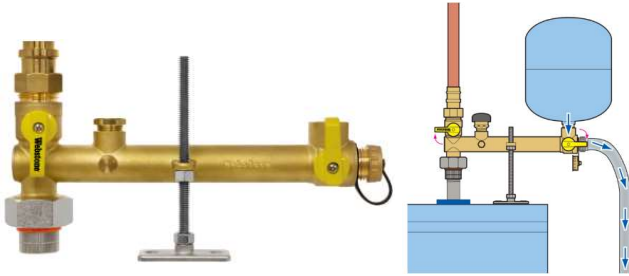

EXPTANK- Storage Tanks & Expansion Tanks
Page Q - 10

Webstone Expansion Tank Supply Valve

- Pro-Pal Dielectric Water Heater Supply Valve w/ Expansion Tank Service
- Full Port Forged DZR Brass Ball Valve, w/ Dielectric Union End & Hi-Flow Hose Drain

Part #	Description	Price
17070000	3/4 FIP Webstone Pro-pal Exp Tank Supply Vlv	233.90

TW Series State Expansion Tanks

- Stainless Steel Acceptance Fitting
- Polypropylene Liner
- External Backed Epoxy-Polyester Coating Two-Piece Design
- 150psi Rating
- Butyl Rubber Diaphragm
- 5-Year Limited Warranty
- 200 °F Max Temperature