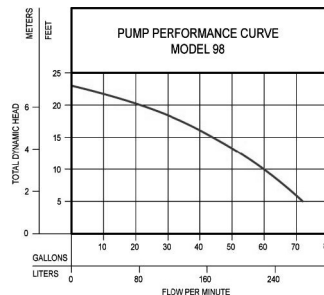

MODEL 98			
Feet	Meters	Gal.	Liters
5	1.5	72	273
10	3.0	61	231
15	4.6	45	170
20	7.1	25	95
Shut-off Head:		23 ft.(7.0m)	

Part #	Description	Price
17000100	M98 Zoeller 1/2hp Sump Pump	578.00

Reeves-Wiedeman Company

Emporia, KS Grandview, MO Independence, MO Junction City, KS KCMO-Downtown KCMO-Midtown KCMO-Waldo Lawrence, KS Leavenworth, KS Lees Summit, MO Lenexa, KS Liberty, MO Manhattan, KS Maryville, MO Olathe, KS Osage Beach, MO Riverside, MO Saint Joseph, MO Sedalia, MO Sunrise Beach, MO Topeka, KS Warrensburg, MO

Shaded Items are Non-Stock