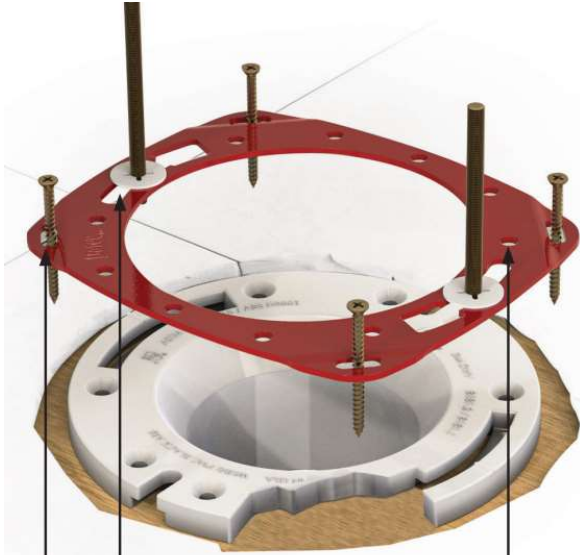

Since 1887

Over 100 Years of Service

TREPAIR- Toilets, Fill Valves & Repair Kits

Page P - 44

Oatey Fix-it Flange Repair Ring

10 MOUNTING HOLES

for wide range of installation options on all flooring types.

PERFECT LENGTH BOLT SLOT

prevents bending during installation for secure, level and leak-free repairs.

4 SLOTTED MOUNTING TABS

fit under all toilets. The elongated slots allow for angled screws to grab flooring.

- Repairs broken, cracked or worn out toilet flanges
- Fits all flange and toilet installations
- Works with all flooring types, including concrete
- Engineered for secure connection to the floor
- Mounting tabs fit under all toilets
- Elongated slots for angled screws to grab flooring
- Accommodates 1/4in or 5/16in closet bolts

Part #	Description	Price
36421129	42775 Oatey Fix-it Toilet Flange Repair Ring	21.38

Bull's Eye Flapper

- Basic Repair for Average Conditions

Part #	Description	Price
16420175	500 F-M Bulls Eye Flapper	10.70

Bull's Eye Super Flapper

- Chlorine-resistant flapper for harsh water conditions

Part #	Description	Price
16442412	501 F-M Bulls Eye Super Flapper	11.10
16442413	B501p10 F-M 501 Propack Flapper 10pk	93.90

Bull's Eye Adjust-A-Flush Flapper

- Dials to adjust volume for a custom flush.
- Easy to adjust after installation simply rotate flapper to desired volume
- Fits most toilets, even 1.6 GPF
- Five-Year Warranty

Part #	Description	Price
16442410	502 F-M Bulls Eye Adjust	15.70

Korky Universal Flappers

- Tangle-Free Lift Strap

Part #	Description	Price
16420160	525bp Lavelle Korky Toilet Tank Flapper	9.90