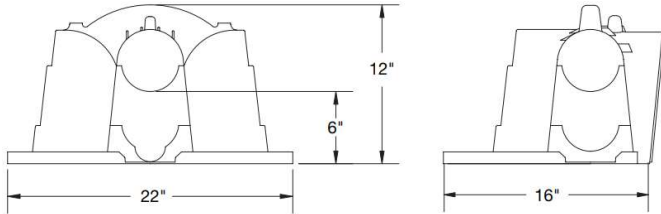

- Quick4 Size: 22"W x 53"L x 12"H
- Quick5 Size: 22"W x 65"L x 12"H

Quick4&5 Equalizer 36 Chamber - End Cap

FRONT VIEW

SIDE VIEW

Quick4&5 Equalizer 36 Chamber - Front

Quick4 Equalizer 36 Chamber - Side View