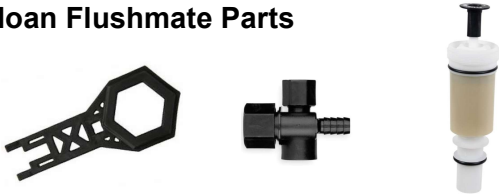

Sloan Flushmate Parts

Part #	Description	Price
99515000	C100500k Sloan Flushmate Cartridge Kit	85.10
99515100	Bu100505k Sloan Flushmate Upper Kit	28.30
99515200	Bl100504k Sloan Flushmate Lower Kit	78.50
99515300	Rk100100 Sloan Flushmate Supply Group	98.98
99515305	B108288 Sloan Flushmate Duckbill Valve	5.50
99567596	St100100 Sloan Flushmate Wrench	23.50

American Standard Parts

American Standard

Part #	Description	Price
32005000	738920-0070a A/s 3 Cadet Flapper	32.90
32005006	7301111-0070ap A/s Champion Flush Valve Seal Kit	30.38
32005017	7381983-400.0070ap A/s Champion Universal Flush Valve	103.10
32005010	738756-0070a A/s Champion Tank To Bowl Kit	66.90
32004185	7381163-200.0070a A/s Ez Install Tank To Bowl Kit	58.50
32005020	7381253-201.0070a A/s Cadet/accesse Pro Tank To Bowl Kit	47.30

American Standard Parts (Continued)

Part #	Description	Price
32005025	7381253-200.0070a A/s Cadet/champion Pro Tank To Bowl Kit	49.50
32005030	7301021-0070a A/s Cadet Tank To Bowl Kit	51.78
32005035	738921-100.0070a A/s Cadet Flush Valve	42.78
32005040	7381294-400.0070a A/s Cadet Universal Flush Valve	56.70
32005050	7381193-200.0070a A/s 540a Cadet Pro Flapper Valve	31.50
32005045	047250-0070a A/s Lexington Flush Valve Assembly	103.10
32005055	7381129-200.0070a A/s 2 Universal Flapper w/Float	51.78
32005060	738899-0200a A/s Wht Left Hand Trip Lever	33.78
32005065	738899-0020a A/s CP Left Hand Trip Lever	49.50