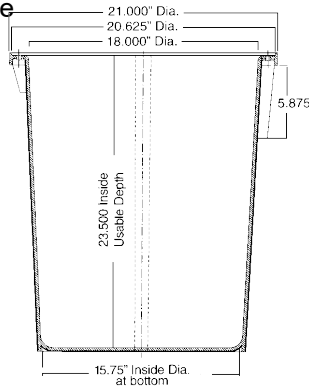

Since 1887

Over 100 Years of Service

Reeves-Wiedeman Company

PLUMBING SUPPLIES FOR CONTRACTORS AND INDUSTRY

PUMPACC- Pump Accessories

RW List Prices Page V - 21

SF22A Jackel Basin Only for Sump Pumps

- Structural Foam Construction
- 22-1/2 Gal Capacity
- Approximately 18Wx24H
- Covers and Hubs available

Part #	Description	Price
27090000	Sf22a Jackel 18x24 Sump Basin Only	99.90

SF30PR Sewage Basin Only

- Structural Foam Construction
- 30 Gal Capacity
- Approximately 18Wx30H
- Pre-drilled for Cover
- Covers and Hubs available and sold separately