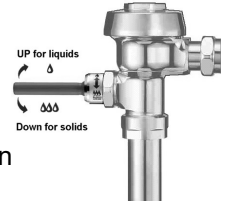

NOTE: Does not include complete Flushometer

99506470	3372003 Wes212a Sloan Uppercut Handle Retrofit Kit	126.90
99510385	3372004 Wes213a Sloan Uppercut Retrofit Kit	179.90