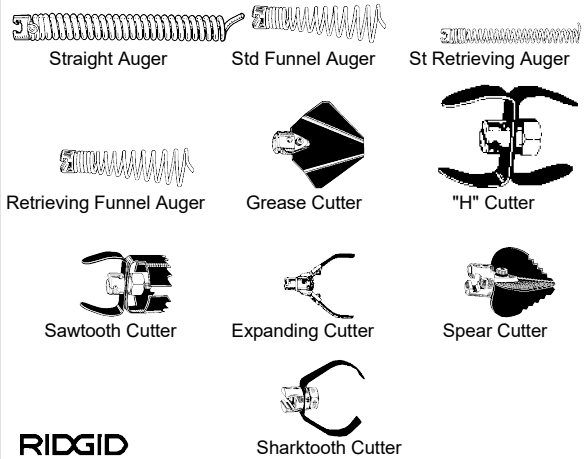

1-1/4 Cutters/Augers

Use for C10, C11

RIDGID

Part #	Description	Price
09162840	62840 T-1 Ridgid Std Straight Auger	103.98
09163105	63105 T-3 Ridgid Standard Funnel Auger	106.50
09163190	63190 T-5 Ridgid Str Retrieving Auger	108.50
09163195	63195 T-6 Ridgid Funnel Retrieving Auger	108.50
09163205	2-1/2 63205 T-8 Ridgid Grease Cutter	108.50
09163210	3-1/2 63210 T-9 Ridgid Grease Cutter	104.70
09159480	2-1/2 59480 T-11 Ridgid H Cutter	137.70
09161970	2-1/2 61970 T-13 Ridgid Saw Tooth Cutter	191.30
09161770	4-6 61770 T-15a Ridgid Expanding Cutter	397.50
09159765	2-1/2 59765 T-24 Ridgid 4 Blade Cutter	154.78
09159770	3-1/2 59770 T-25 Ridgid 4-blade Cutter	168.58
09198030	98030 T-50 Ridgid Sharktooth Cutter 3 Blade	235.98
09198035	3 98035 T-50-1 Ridgid Sharktooth Cutter	129.38
09198040	4 98040 T-50-2 Ridgid Sharktooth Cutter	134.70

Kollmann 7/8" x 15' Sectional Cables
K-1500

RIDGID

Part #	Description	Price
09162275	7/8x15 62275 C-10 Ridgid All Purpose Windcable	201.18

Kollmann 1-1/4" x 15' Sectional Cables
K-1500

RIDGID

Part #	Description	Price
09162280	1-1/4x15 62280 C-11 Ridgid All Purpose Windcable	329.30

Kollmann Repair Couplings

RIDGID

Part #	Description	Price
09191037	3/8 91037 Ridgid lw Repair Coupling	85.30
09191042	1/2 91042 Ridgid Repair Coupling	138.98
09131492	3/4 31492 A7571 Ridgid Repair Coupling	66.18
09192880	3/4 92880 Ridgid Male Cable Coupling	40.30
09192885	3/4 92885 A6841 Ridgid Female Coupling	92.78