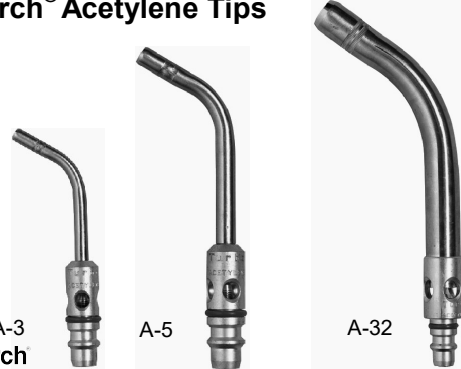

TurboTorch® Acetylene Tips

TurboTorch

Part #	Description	Price
99100620	A-2 Turbo Tip	186.90
99100638	A-3 Turbo Tip	202.58
99100653	A-5 Turbo Tip	222.30
99100679	A-8 Turbo Tip	246.70
99100695	A-11 Turbo Tip	257.30
99100711	A-14 Turbo Tip	318.50
99100737	A-32 Turbo Tip	456.70

PROLINE® Self Igniting Acetylene Tips

TurboTorch

Part #	Description	Price
99185265	PI-5a Turbo Pro Self Lighting Tip	317.90
99185268	PI-8a Turbo Pro Self Lighting Tip	313.30

Acetylene Hoses

TurboTorch

Part #	Description	Price
99100810	Ah-12 Turbo 7/16 Hose 12ft	157.10
99100802	Ah-24 Turbo 7/16 Hose 24ft	281.58

Reeves-Wiedeman Company

Emporia, KS Grandview, MO Independence, MO Junction City, KS KCMO-Downtown KCMO-Midtown KCMO-Waldo Lawrence, KS Leavenworth, KS Lees Summit, MO Lenexa, KS Liberty, MO Manhattan, KS Maryville, MO Olathe, KS Osage Beach, MO Riverside, MO Saint Joseph, MO Sedalia, MO Sunrise Beach, MO Topeka, KS Warrensburg, MO

Shaded Items are Non-Stock