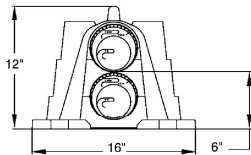

Quick4 Equalizer 24 Chamber

- Size - 16"W x 53"L x 11"H
- Storage Volume - 20.4 Gal

SIDE AND END VIEWS

Part #	Description	Price
01696100	Q4eq24hd 4ft 16in Inf Quick4 Eq24 Chamber	52.20
01696105	Q4eq24e 16in Inf Quick4 Eq24 End Cap	44.20

U