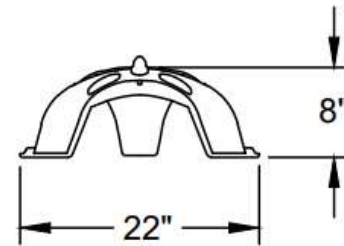

END VIEW

INSPECTION PORT