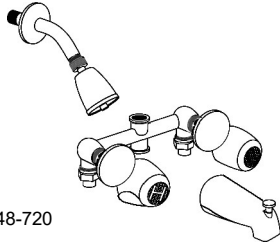

Since 1887

Over 100 Years of Service

Reeves-Wiedeman Company

PLUMBING SUPPLIES FOR CONTRACTORS AND INDUSTRY

GERBER

GERBER- Gerber Faucets
RW List Prices Page O - 35

Classic Two Handle 8" Center Tub & Shower Valve

- Lift Spout, Shower Head, Arm, and Flange
- Sliding Sleeve Escutcheon, Ejector Tee
- 8In centers
- Compression Stems
- 2.5 gpm @ 80 psi
- IPS/Sweat
- Metal handles

48-720

Part #	Description	Price
34700260	48-720-83 Gerb 2H Ips/swt T&S Vlv	328.00

Classic Three Handle 8" Center Tub & Shower Valve

- Sliding sleeve Escutcheon
- Compression stems
- Body cast of high copper content brass
- Exposed parts have heavy chrome plated finish
- 1/2In I.P.S. sweat connections
- 8" centers with sliding sleeve escutcheons
- Three valve with center diverter
- Zinc die cast tub spout