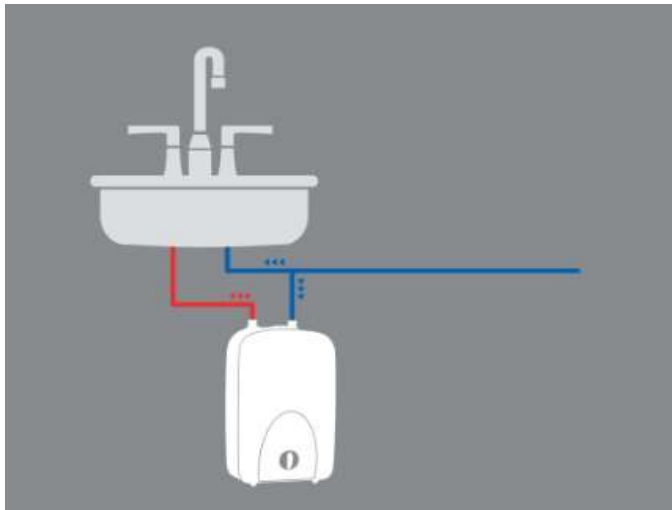

EEMAX- Eemax Electric Water Heaters
RW List Prices Page Q - 17

Eemax Electric Water Heater

- Save water - Installing the Mini-Tank under the sink puts hot water right where you need it – at the point-of-use, so there is no water going down the drain while waiting for hot water.
- Save energy - Point-of-use water heating eliminates long runs of pipe and long waits for hot water at the tap.
- Superior design - Impact and corrosion resistant exterior. Glass lined tank inside. Quick economical recovery and superior insulation for high efficiency.
- Save space - By installing an Eemax point-of-use heater, you eliminate the need for a large bulky storage tank.
- Easy to size - 6 gallon for up to 4 sinks
- Versatile applications - Homes, cottages, kitchenettes, Stores and offices, RVs and mobile homes, boats, Restaurants and hotels, Service stations, Warehouses and factories

Part #	Description	Price
56300520	Eem6 Eemax 6 Gallon Water Heater	558.00