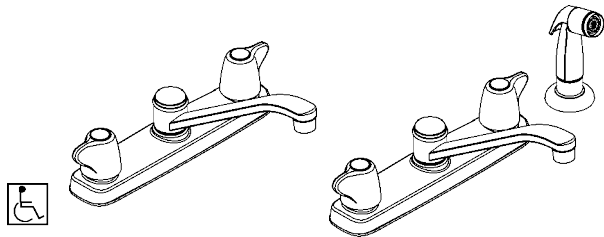

Part #	Description	Price
34705127	42-213 Gerber CP 2H Kit Fct L/spray	122.00
34705132	42-215 Gerber CP 2H Kit Fct w/Spray	146.00

Maxwell Single Handle Lavatory Faucet

- Chrome Finish
- Ceramic disc cartridge
- Metal handle with hot/cold index button
- Stainless steel base w/washerless rubber seals
- 4In centers for mounting
- 1.2 gpm pressure compensating aerator