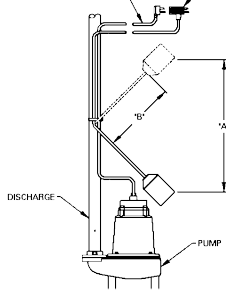

Dimensions: A=9' B=3.42 C=2.81

FIGURE A - Typical Installation
PUMP CORD → PIGGY - BACK PLUG

Little **GIANT**
Pump Company

Part #	Description	Price
27083851	599117 Rfsn-9 L-G Float Switch	177.38

Liberty Float Switches