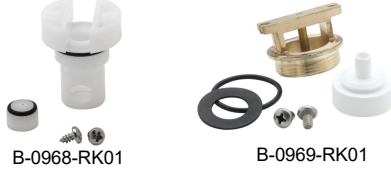

Since 1887

Over 100 Years of Service

Reeves-Wiedeman Company

PLUMBING SUPPLIES FOR CONTRACTORS AND INDUSTRY

TSBRASS- T & S Brass
RW List Prices Page 0 - 63

Vacuum Breaker Repair Kits

Part #	Description	Price
24961815	B-0968-rk01 T&S Pls Vacuum Breaker Repair Kit	53.18
24931820	B-0969-rk01 T&S Brs Vacuum Breaker Repair Kit	60.50

Rubber Spring Check Plunger

Part #	Description	Price
49592250	003164-45 T&S Spring Check Plunger	16.38