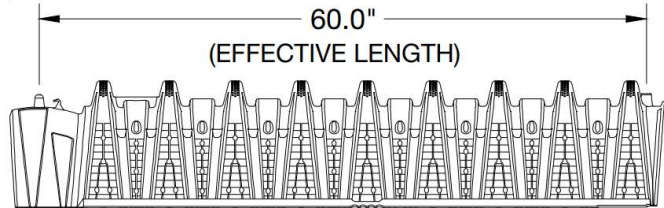

- Quick4 Size: 34"W x 52"L x 12"H
- Quick5 Size: 34"W x 65"L x 12"H

END CAP FOR BOTH QUICK4&5

Quick4&5 Chamber - Front

Quick4 Chamber - Side View

Quick5 Chamber - Side View

Part #	Description	Price
01696000	Q4std 4ft 34in Inf Quick4 Std Chamber	82.30
01696002	Q5std 5ft 34in Inf Quick5 Std Chamber	102.90
01696050	Q4stde 34in Inf Quick4 Std End Cap	54.30
Part #	Description	Price
01696005	Q4+std 4ft 34in Inf Quick4 Std Chamber With Support	82.30
01696055	Q4+a112e 34in Inf Quick4 Std End Cap	53.00