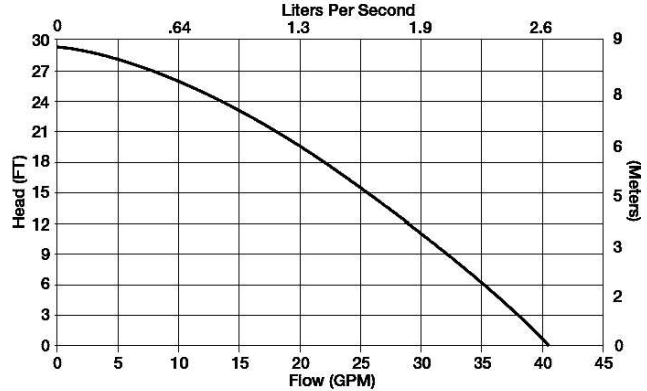

PERFORMANCE CURVE

NOTE: Maximum shut-off head is 29 feet. Usable maximum head - assuming 150' of lateral discharge through 3/4" pipe is 15 feet. Consult factory for proper sizing and calculation of friction losses.

Ascent Macerating Toilet System

3/4" to 1" Discharge

Liberty Pumps introduces the new Ascent™ macerating toilet system. Now you can have the freedom to install a bathroom easily where gravity drain lines do not exist without breaking floors. Perfect for remodeling or home additions, the system features an attractive elongated ADA comfort toilet with a macerating pump that pumps the waste to an existing gravity sewer line in the building. The pump can perform to vertical heads of 15' and runs of up to 150' horizontally.

N

Reeves-Wiedeman Company

Emporia, KS Grandview, MO Independence, MO Junction City, KS KCMO-Downtown KCMO-Midtown KCMO-Waldo Lawrence, KS Leavenworth, KS Lees Summit, MO Lenexa, KS Liberty, MO Manhattan, KS Maryville, MO Olathe, KS Osage Beach, MO Riverside, MO Saint Joseph, MO Sedalia, MO Sunrise Beach, MO Topeka, KS Warrensburg, MO

Shaded Items are Non-Stock