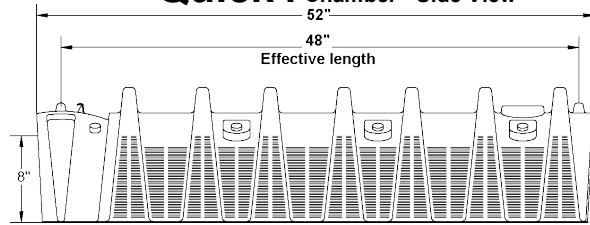

- Quick4 Size: 34"W x 52"L x 12"H
- Quick5 Size: 34"W x 65"L x 12"H

END CAP FOR BOTH QUICK4&5

Quick4&5 Chamber - Front

Quick4 Chamber - Side View

Quick5 Chamber - Side View

Part #	Description	Price
01696000	Q4std 4ft 34in Inf Quick4 Std Chamber	82.30
01696002	Q5std 5ft 34in Inf Quick5 Std Chamber	102.90
01696050	Q4stde 34in Inf Quick4 Std End Cap	54.30
Part #	Description	Price
01696005	Q4+std 4ft 34in Inf Quick4 Std Chamber With Support	82.30
01696055	Q4+a112e 34in Inf Quick4 Std End Cap	53.00