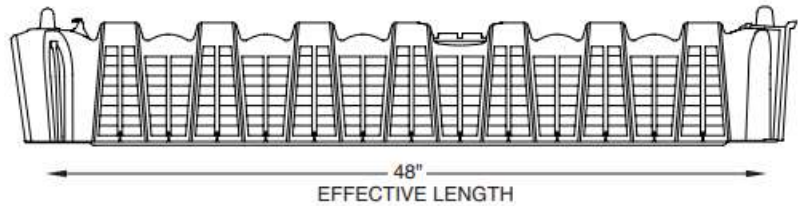

CHAMBER- Infiltrator Systems Chamber
Page U - 2

Quick4 Equalizer 24 Low Profile Chamber

- Size - 16"W x 53L" x 8"H
- Storage Volume - 17 Gal

Part #	Description	Price
01696110	Q4eq24lp 4ft 16in Inf Quick4 Eq24 Low Profile Chamber	41.18
01696115	Q4eq24lpe Inf Quick4 Eq24 Low Profile End Cap	35.10