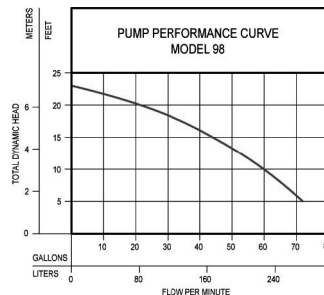

MODEL 98			
Feet	Meters	Gal.	Liters
5	1.5	72	273
10	3.0	61	231
15	4.6	45	170
20	7.1	25	95
Shut-off Head:		23 ft. (7.0m)	

Part #	Description	Price
17000100	M98 Zoeller 1/2hp Sump Pump	578.00

Reeves-Wiedeman Company

Emporia, KS Grandview, MO Independence, MO Junction City, KS KCMO-Downtown KCMO-Midtown KCMO-Waldo Lawrence, KS Leavenworth, KS Lees Summit, MO Lenexa, KS Liberty, MO Manhattan, KS Maryville, MO Olathe, KS Osage Beach, MO Riverside, MO Saint Joseph, MO Sedalia, MO Sunrise Beach, MO Topeka, KS Warrensburg, MO

Shaded Items are Non-Stock