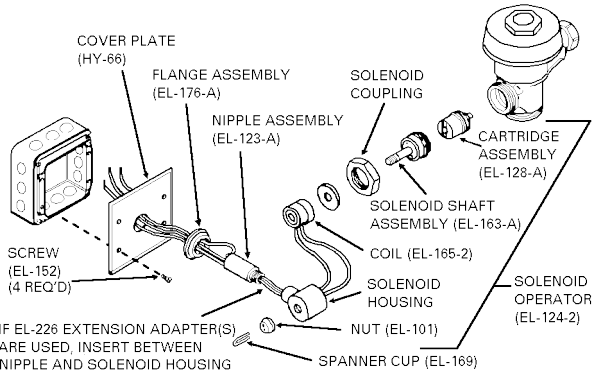

Since 1887

Over 100 Years of Service

Reeves-Wiedeman Company

PLUMBING SUPPLIES FOR CONTRACTORS AND INDUSTRY

AUTOFV- Sloan & Toto Automatic Flushvalves RW List Prices Page 0 - 53

Sloan Optima® Hard Wired Solenoid Parts

IMPORTANT: Do not remove coil from solenoid plunger guide unless power has been disconnected. Failure to do so may damage sensor, coil and transformer.

Part #	Description	Price
99509220	0305125 EI-101 Sloan Nut For Solenoid	55.10
99509210	3305043 EI-128-a Sloan Es-s Actuator Kit	72.18
99509205	0305165 EI-163-a Sloan Es-s Plunger	108.10
99509200	0305118 EI-165-2 Sloan Es-s 24v Coil	57.18

Sloan Optima Transformer

- 120V 50VA

Part #	Description	Price
99510170	0345154 EI-154 Sloan Box Type Transformer	98.50

Sloan Dual Flush Button

Part #	Description	Price
99510383	0372033 Wes-23-a Sloan Button Cover w/Screws	85.10

Sloan Concealed Flushometer Parts

Part #	Description	Price
99510400	3318005 Hy-109-a Sloan Actuator Housing Assembly	240.18
99510405	0318001 Hy-33-a Sloan Hydraulic Push Button Assembly	188.18

Toto EcoPower® Flushometer 1-1/2" Top Spud

- Hydro power self-generating system
- Electronic Flushometer Valve
- Neutral rough-in
- Complete with 1" angle stop and 1-1/2" Vacuum Breaker
- Manual Override Button
- 24 Hr automatic flush