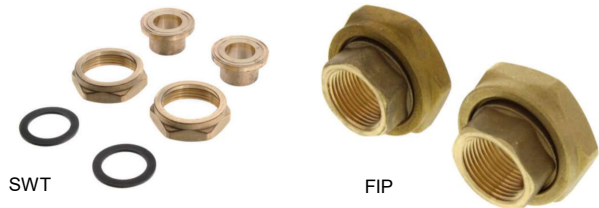

Union Sets For Grundfos Circulator Pumps

SWT

FIP

Part #	Description	Price
27005027	529912 Grundfos 3/4fip Union Set For Recirc Pump	119.90
27005028	529911 Grundfos 3/4swt Union Set For Recirc Pump	115.58