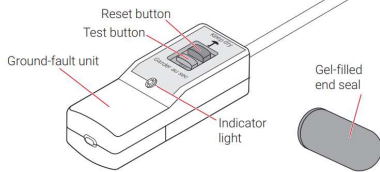

Frostex Accessory Kits

9800 FlexFit plug

Part #	Description	Price
56414040	9800 Frostex Plug Kit w/End Seal	53.78
56414045	9610 Frostex Application Tape Kit	42.30