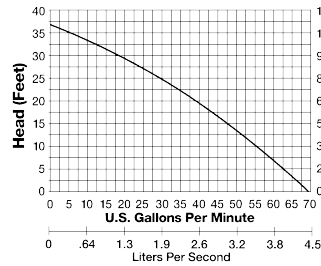

Performance Curve: 280-Series

Part #	Description	Price
27060010	287 Lib 1/2hp Sump Pump	558.00
27060020	281 Lib 1/2hp Sump Pump	578.00