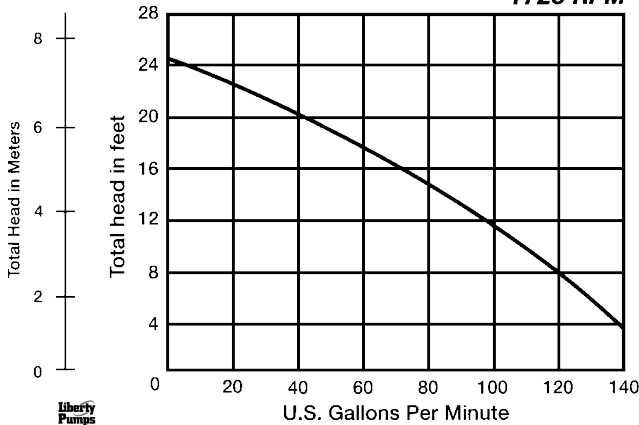

Since 1887

Over 100 Years of Service

Reeves-Wiedeman Company

PLUMBING SUPPLIES FOR CONTRACTORS AND INDUSTRY

SEWEJECT- Sewage Ejector Pumps
RW List Prices Page V - 17

LE51A Liberty Submersible Sewage Pump

- 1/2 HP; 1725 RPM, 13 Amps, 115 V
- GPM at head: 5'=135; 10'=110; 15'=80; 20'=40; 24'=5
- Shut-Off at 25'
- 2" Discharge
- Handles liquids and 2" solids
- Cast iron pump housing with protective coating for corrosion and rust resistance
- Oil Filled Thermally Protected Motor
- Permanently Lubricated Bearings
- Has an Adjustable Wide Angle Level Control with Series Plug.
- 2-Vane Corrosion Resistant Hytrel Impeller
- All Stainless Steel Fasteners and Rotor Shaft
- 10' UL Approved Quick Disconnect Power Cord

PERFORMANCE CURVE

1725 RPM

Part #	Description	Price
27060050	Le51a Lib 1/2hp Sewage Pump	850.00

M267 Zoeller Waste-Mate Sewage Pump

- 1/2 HP, 10.4 Amps 60 Hz, 1725 RPM, oil-filled, hermetically sealed, automatic reset thermal overload protected (1 PH only)
- Passes 2" spherical solids
- 2" FIP and 3" MIP discharge
- Turns on at 12", off at 4"
- Float operated, submersible (NEMA 6) 2-pole mechanical switch Durable cast construction, ASTM Class 25 cast iron, switch case and pump housing
- Cast iron base
- Non-Clogging Vortex Impeller Design.
- Engineered plastic impeller with metal inserts and cast iron impeller option.
- Stainless steel screws, bolts, handle, guard and arm and seal assembly
- Neoprene square ring & gasket
- Oil-filled, hermetically sealed motor
- Oil lubricated bearings
- Carbon and ceramic shaft seal
- Corrosion resistant powder coated epoxy finish
- Completely submersible
- Watertight and dust tight
- UL Listed 3-wire neoprene cord and plug
- 10 ft. cord standard for automatic