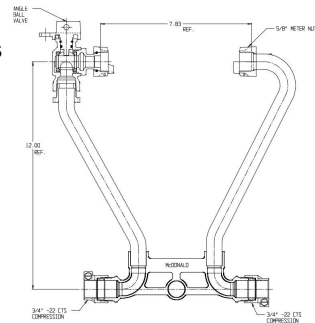

Wtr Svc PVC IPS x PVC Comp Union

Part #	Description	Price
22963170	3/4 NL Legend T-4321nl Pvc/ips Comp Union	100.50
22963171	3/4 NL Aymcd 74758-44 Pvc/ips Comp Union	108.70
22963175	1 NL Legend T-4321nl Pvc/ips Comp Union	161.50
22963176	1 NL Aymcd 74758-44 Pvc/ips Comp Union	198.70
22930035	1-1/4 NL Aymcd 74758-44 Pvc/ips Comp Union	284.98
22930040	1-1/2 NL Aymcd 74758-44 Pvc/ips Comp Union	359.90
22930045	2 NL Aymcd 74758-44 Pvc/ips Comp Union	508.10

Wtr Svc SIDR-7 Comp Union

Part #	Description	Price
22964000	3/4 NL Aymcd 74758-33 Sidr-7 Comp Union	135.18
22964005	1 NL Aymcd 74758-33 Sidr-7 Comp Union	242.98
22964010	1-1/4 NL Aymcd 74758-33 Sidr-7 Comp Union	381.78

Iron Yoke

- Includes Bar , Inlet , Outlet and Expander

Part #	Description	Price
22930100	714-1--lf2233 NL Aymcd Maryville Yoke Inside Assy	392.00
22930096	714-1--wccc NL Aymcd 33x913 Kc Yoke Outside Assy	648.00
22930095	714-1--wkce NL Aymcd 33x951 Kc Yoke Inside Assy	670.00

Meter Setter

- 3/4" CTS compression X 3/4" CTS compression
- 5/8" Meter Nut
- Lead Free Solder Joints

Part #	Description	Price
22930105	722-112wx22 33 NL Aymcd Olathe Meter Setter	474.00

Reeves-Wiedeman Company

Emporia, KS Grandview, MO Independence, MO Junction City, KS KCMO-Downtown KCMO-Midtown KCMO-Waldo Lawrence, KS Leavenworth, KS Lees Summit, MO Lenexa, KS Liberty, MO Manhattan, KS Maryville, MO Olathe, KS Osage Beach, MO Riverside, MO Saint Joseph, MO Sedalia, MO Sunrise Beach, MO Topeka, KS Warrensburg, MO

Shaded Items are Non-Stock