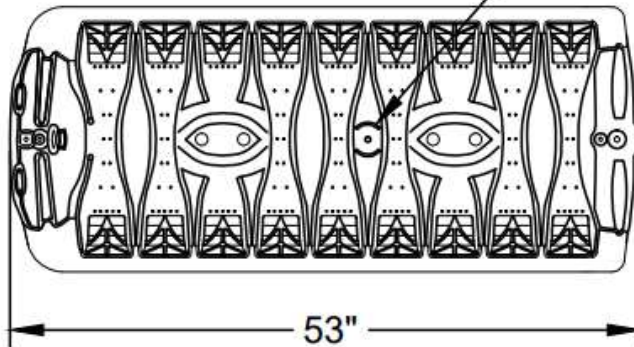

CHAMBER- Infiltrator Systems Chamber
Page U - 2

Quick4 Equalizer 24 Low Profile Chamber

- Size - 16"W x 53L" x 8"H
- Storage Volume - 17 Gal

Part #	Description	Price
01696110	Q4eq24lp 4ft 16in Inf Quick4 Eq24 Low Profile Chamber	41.18
01696115	Q4eq24lpe Inf Quick4 Eq24 Low Profile End Cap	35.10

Quick4 Plus Equalizer 36 Low Profile Chamber

- Size - 34"W x 52L" x 8"H

TOP VIEW

Part #	Description	Price
01696010	Q4+eq36lp 4ft 22in Inf Quick4+ Eq36 Low Profile Chamber	65.18
01696060	Q4+a1e Inf Quick4+ All-in-one Low Profile Cap	49.70