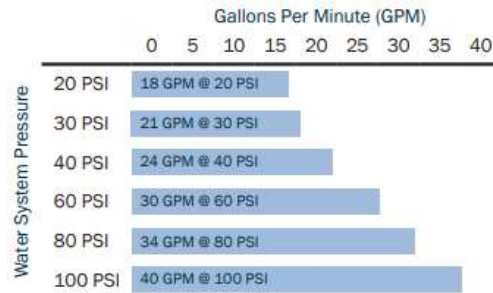

Any Flow® 3/4" Flow Rates

Part #	Description	Price
70001200	3ft Afnl7503 Merrill Anyflow Yard Hydrant	309.98