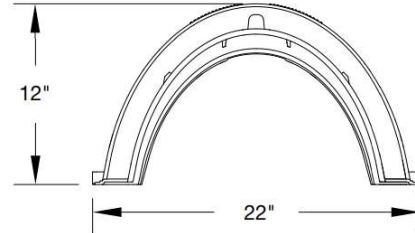

- Quick4 Size: 22"W x 53"L x 12"H
- Quick5 Size: 22"W x 65"L x 12"H

Quick4&5 Equalizer 36 Chamber - End Cap

FRONT VIEW

SIDE VIEW

Quick4&5 Equalizer 36 Chamber - Front

Quick4 Equalizer 36 Chamber - Side View