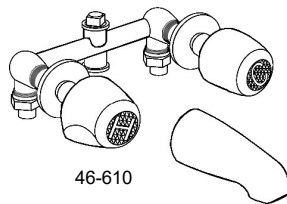

GERBER- Gerber Faucets
Page O - 34

Classic Two Handle 6" Centerset Tub Filler

- Compression stems
- Body cast of high copper content brass
- Exposed parts have heavy chrome plated finish
- Working parts can be easily replaced
- 1/2In I.P.S. or 1/2In nominal copper sweat connections
- 6In centers with sliding sleeve escutcheons
- ADA compliant metal handles operate with less than 5 lbs. force
- Zinc die cast tub spout

46-610

Part #	Description	Price
34700310	46-610-83 Gerb 2H Ips/swt Tub Only Vlv	230.00

Classic Two Handle 8" Centerset Tub Filler

- Tub Filler Only
- Sliding Sleeve Escutcheon
- 8In centers
- Compression
- 2.5 gpm @ 80 psi
- IPS/Sweat
- Metal handles