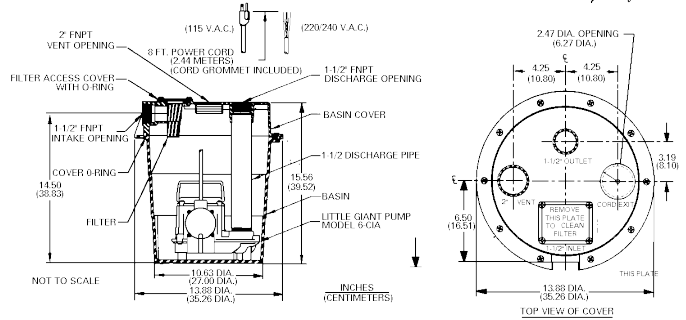

Little GIANT Pump Company

Part #	Description	Price
27083859	506055 Wrs-6 L-G 1/3hp Drainosaur Pump Package	724.00

Drainosaur & Compact Drainosaur Specs

WRSC-6 Compact Drainosaur
Same features as the Drainosaur except: