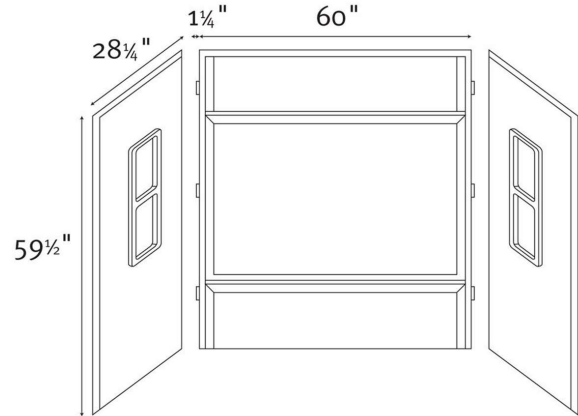

Part #	Description	Price
44200200	Bootz Nextile White 4-piece Wall Set	918.00