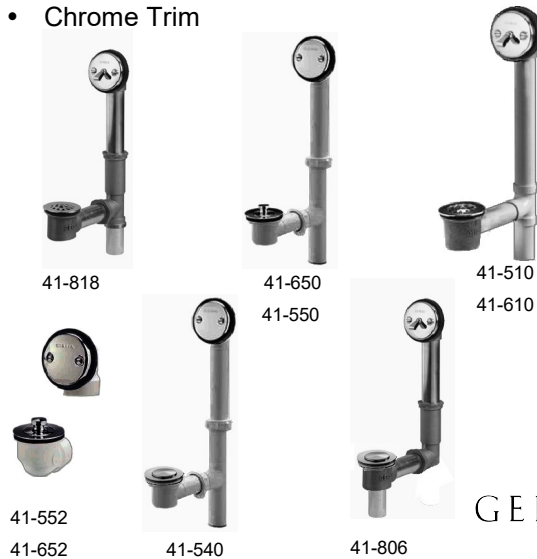

Standard Tub Bath Drains-Chrome

- Standard -Fits most tubs 14" to 16" high.
- Chrome Trim

GERBER

Part #	Description	Price
34703769	41-818 Gerb Trip Lever 20ga W&O Drain	176.50
34789416	41-550 Gerb PVC L&T W&O Drain	69.90
34703450	41-650 Gerb ABS L&T W&O Drain	76.10
34703405	41-510 Gerb PVC Trip Lever W&O Drain	72.70
34703410	41-610 Gerb ABS Trip Lever W&O Drain	82.50
34703435	41-552 Gerb PVC L&T W&O Drain Kit	51.10
34703447	41-652 Gerb ABS L&T W&O Drain Kit	59.58
34783634	41-540 Gerb PVC Auto Trip W&O Drain	77.50
34703645	41-806 Gerb Drain in Shoe W&O Drain	211.78

Cable Drain Pop-Up

- Fits most tubs 24" high
- Rack & pinion technology for smooth operation
- Solid brass stopper, lifter, upper and lower shafts with O-ring seals
- SS Bowden cable in 9/32" sheathing
- Flexible bellowed neck adjust to any angle
- Fully enclosed upper and lower chambers
- 5-cut easy-grip faceplate/handle

GERBER

Part #	Description	Price
34703750	41-100 Gerb Cable W&O Drain	181.18