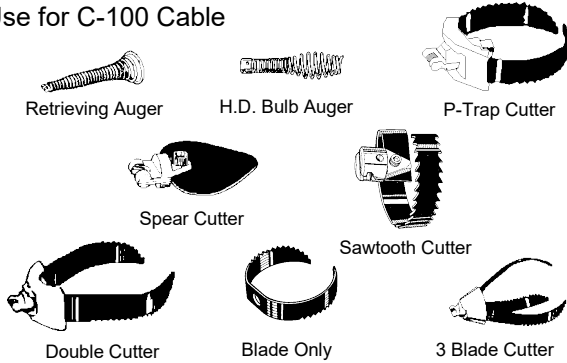

DRNMACH- Drain Cleaning Machines
Page W - 54

W

3/4 Cutters/Augers

Use for C-100 Cable

RIDGID

Part #	Description	Price
09192485	3 92485 T-403 Ridgid P-trap Cutter	87.78
09192490	3-1/2 92490 T-404 Ridgid P-trap Cutter	147.70
09192495	92495 T-406 Ridgid Spear Cutter	74.50
09192505	92505 T-408 Ridgid Sawtooth Cutter	91.90
09192500	92500 T-407 Ridgid Retrieving Auger	116.50
09151762	51762 T-409 Ridgid H-d Bulb Auger	103.90
09192510	2 92510 T-411 Ridgid Double Cutter	81.38
09192515	2-1/2 92515 T-412 Ridgid Double Cutter	86.10
09192520	3 92520 T-413 Ridgid Double Cutter	98.18
09192825	3 92825 T-413-b Ridgid Blade	45.90
09192525	4 92525 T-414 Ridgid Double Cutter	103.98
09192830	4 92830 T-414-b Ridgid Blade	51.10
09192530	6 92530 T-416 Ridgid Double Cutter	114.50
09192535	2 92535 T-432 Ridgid Cutter 3 Blade	169.70
09192540	3 92540 T-433 Ridgid Cutter 3 Blade	181.30
09192545	4 92545 T-434 Ridgid Cutter 3 Blade	207.50
09192550	6 92550 T-436 Ridgid Cutter 3 Blade	353.10