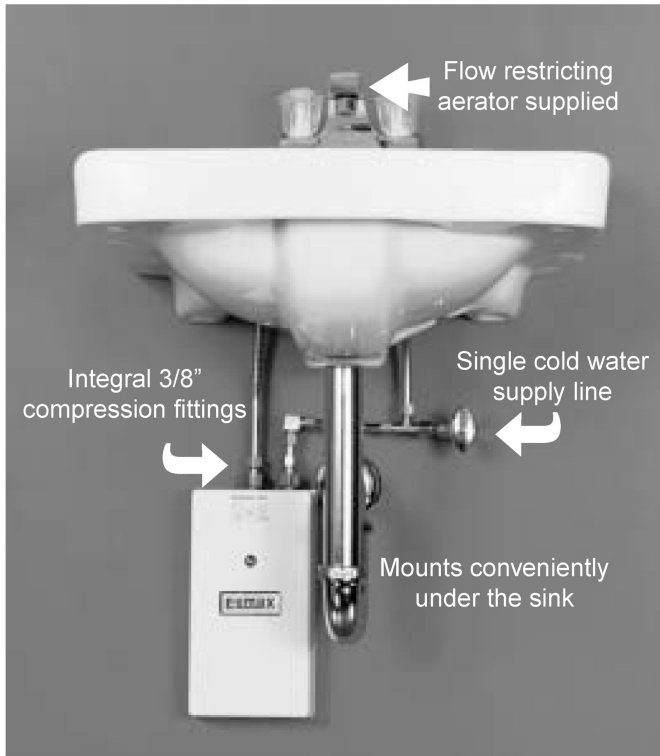

Part #	Description	Price
56300520	Eem6 Eemax 6 Gallon Water Heater	558.00

EEMAX- Eemax Electric Water Heaters
Page Q - 18

Eemax Single Point Handwashing Heaters

- On Demand Hot Water - No Delay
- Cut Energy Waste - flow switch activates heater only on demand (no standby heat loss). 99% efficient
- Continuous Hot Water - no storage capacity to run out.
- Reduces Installation Cost - no T & P relief valve needed (check local codes).
- Easy Installation - only one cold water line need be brought to lavatory - integral 3/8" compression fittings on top (no sweat connections). Mounts on wall at point-of use.
- Integral Flow Restrictor - Built in to ensure proper temperature rise. Complies with U.S. Federal regulations.
- Faucet Aerator - with excellent spray pattern supplied with unit.
- Hands Free, sensor and metering faucet compatible
- Prevents Legionella Bacteria Growth
- Reduces Liming, Calcification and Sedimentation.
- Complies with Handicap Requirements
- Ni Chrome Element - a unique, patented flow path ensures optimum heat transfer and extended element life.
- Compact Size - dimensions 10.75" x 5.25" x 2.875"; weight 3 lbs.
- Field Serviceable Element - replaceable cartridge element (1 year warranty).
- Warranty - Full Factory Warranty - Heaters are guaranteed against failure due to leaks of "Heater Body/Element Assembly" for a period of FIVE YEARS.