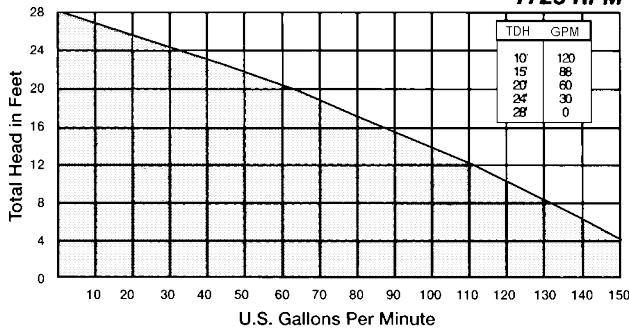

Liberty Pumps

PERFORMANCE CURVE

1725 RPM

Part #	Description	Price
27060100	Le71a2 Lib 3/4hp Sewage Pump	1338.00

Zoeller 803 & 807 Residential Grinder Pumps

Newest, Lightest, Most Efficient Grinder Pump

- 803: 1/2 HP, 7 Amps; 807: 1 HP, 11 Amps
- 803 GPM: 5'=35, 15'=27, 25'=16, Shutoff at 35'
- 807 GPM: 5'=45, 20'=35, 40'=18, Shutoff at 55'
- 3400 RPM, 115V, 1 phase, 60 Hz
- 1-1/4" Discharge
- Grinds flushable wipes, sanitary napkins, disposable and cloth diapers
- Automatic Operation
- Patented *Tri-Slice™ Cutter Technology* provides over 250,000 cuts/min
- Stainless Steel Cutter and Plate
- Stainless Braided lift handle
- 15' power cord