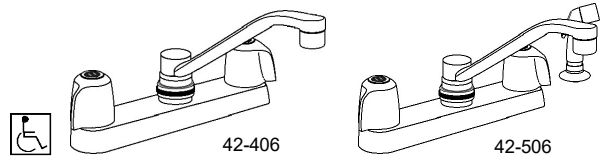

Part #	Description	Price
34705000	42-406 NL Gerb Blade 2H Sink Fct L/spray	193.00
34705005	42-506 NL Gerb Blade 2H Sink Fct w/Spray	210.00

Maxwell Two Handle Sink Faucet

- Chrome plated cover plate
- Metal handles with hot and cold index buttons
- Ceramic disc cartridges
- 8In D-tube spout, 8In centers for mounting
- 1.75 gpm maximum aerator at 60 psi
- 1/2In NPSM supply connection w/brass supply nuts