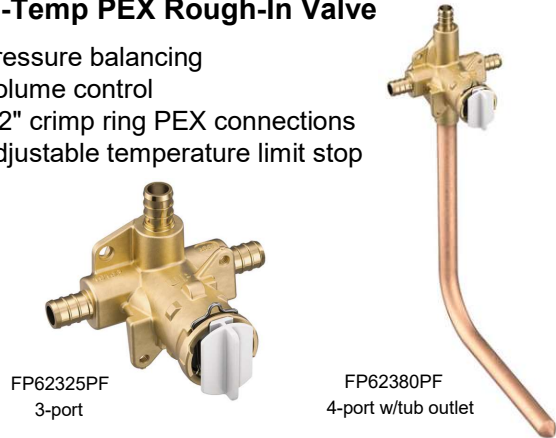

Part #	Description	Price
15027370	Fp62325pf Moen PEX Press Bal Shwr Ri Vlv Only	228.00
15027375	Fp62380pf Moen PEX Press Bal T&S Ri Vlv Only w/Tub Outlet	238.00