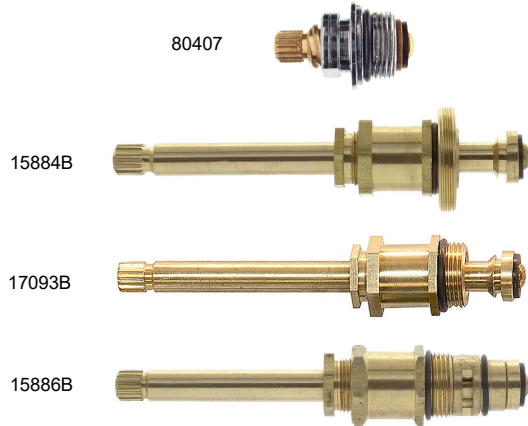

Shaded Items are Non-Stock

SERPART- Service Parts
Page P - 66

Stems for Sayco

Part #	Description	Price
97700031	Danco 15431e Sayco 1b-1h Lav Stem Hot w/ Seat	27.900
97700032	Danco 15432e Sayco 1b-1c Lav Stem Cold w/ Seat	27.900
97700033	Danco 15884b Sayco 9b-3h Shower Stem Hot w/ Seat	31.500
97700034	Danco 17093b Sayco 9b-3c Shower Stem Cold w/ Seat	31.500
97700035	Danco 15886b Sayco 9b-5d Diverter Stem w/ Seat	40.700