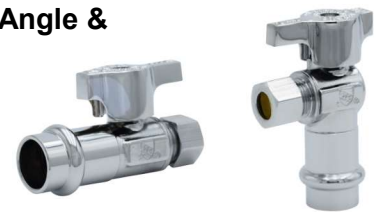

Press x Comp QT Angle & Straight Stops

Part #	Description	Price
22962175	1/2x3/8od NL 114-903pnl Legend CP Qt Press Ang Stop	29.50
22962170	1/2x3/8od NL 114-913pnl Legend CP Qt Press Str Stop	30.50

P

Since 1887