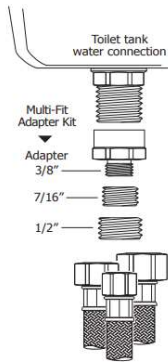

Part No. 53994
Kit includes: Toilet fill valve adapter & two reducers
Solid Brass • Lead Free • Nickel Plated

Part #	Description	Price
24924420	Setfast 53944 Multi-fit Toilet Supply Adapter	15.60

P