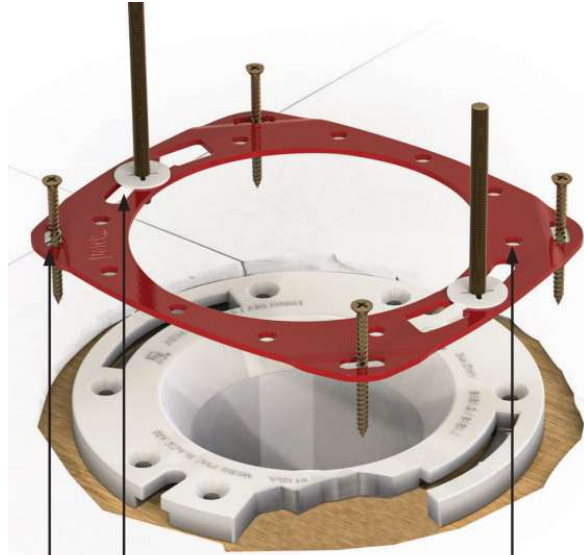

Since 1887

Over 100 Years of Service

TREPAIR- Toilets, Fill Valves & Repair Kits

Page P - 44

Oatey Fix-it Flange Repair Ring

10 MOUNTING HOLES

for wide range of installation options on all flooring types.

PERFECT LENGTH BOLT SLOT

prevents bending during installation for secure, level and leak-free repairs.

4 SLOTTED MOUNTING TABS

fit under all toilets. The elongated slots allow for angled screws to grab flooring.

- Repairs broken, cracked or worn out toilet flanges
- Fits all flange and toilet installations
- Works with all flooring types, including concrete
- Engineered for secure connection to the floor
- Mounting tabs fit under all toilets
- Elongated slots for angled screws to grab flooring
- Accommodates 1/4in or 5/16in closet bolts

Part #	Description	Price
36421129	42775 Oatey Fix-it Toilet Flange Repair Ring	21.38

Bull's Eye Flapper

- Basic Repair for Average Conditions

Part #	Description	Price
16420175	500 F-M Bulls Eye Flapper	10.70

Bull's Eye Super Flapper

- Chlorine-resistant flapper for harsh water conditions

Part #	Description	Price
16442412	501 F-M Bulls Eye Super Flapper	11.10
16442413	B501p10 F-M 501 Propack Flapper 10pk	93.90

Bull's Eye Adjust-A-Flush Flapper

- Dials to adjust volume for a custom flush.
- Easy to adjust after installation simply rotate flapper to desired volume
- Fits most toilets, even 1.6 GPF
- Five-Year Warranty

Part #	Description	Price
16442410	502 F-M Bulls Eye Adjust	15.70

Korky Universal Flappers

- Tangle-Free Lift Strap

Part #	Description	Price
16420160	525bp Lavelle Korky Toilet Tank Flapper	9.90