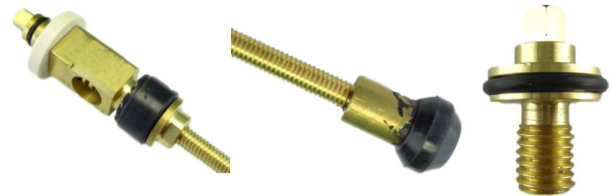

Watts Hydrant Repair Kit

- Complete Internal Assembly, Non-Freeze

Part #	Description	Price
28093000	Hy-420-cia 8142406 Watts Hydrant Repair Kit	395.50