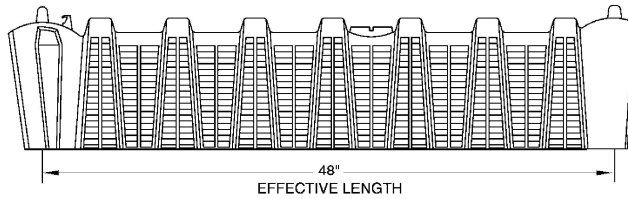

SIDE AND END VIEWS

Part #	Description	Price
01696100	Q4eq24hd 4ft 16in Inf Quick4 Eq24 Chamber	52.20
01696105	Q4eq24e 16in Inf Quick4 Eq24 End Cap	44.20

U