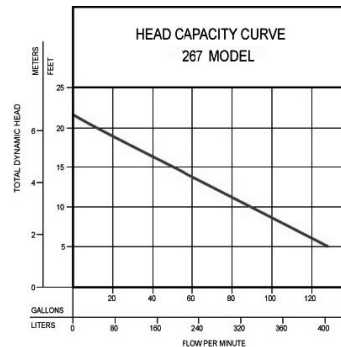

MODEL		267	
Feet	Meters	Gal.	Liters
5	1.5	128	484
10	3.0	89	337
15	4.6	50	189
20	6.1	10	38
Shut-off Head:		21.5 ft. (6.6m)	

Part #	Description	Price
17000200	M267 Zoeller 1/2hp Sewage Pump	892.00

Reeves-Wiedeman Company

Emporia, KS Grandview, MO Independence, MO Junction City, KS KCMO-Downtown KCMO-Midtown KCMO-Waldo Lawrence, KS Leavenworth, KS Lees Summit, MO Lenexa, KS Liberty, MO Manhattan, KS Maryville, MO Olathe, KS Osage Beach, MO Riverside, MO Saint Joseph, MO Sedalia, MO Sunrise Beach, MO Topeka, KS Warrensburg, MO

Shaded Items are Non-Stock