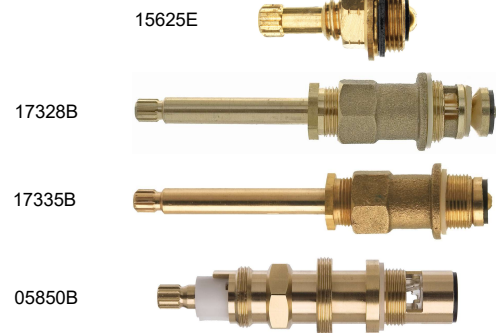

Stems for Price Pfister

Part #	Description	Price
97700025	Danco 15625e Price Pfister 2h-1h/c Lav Stem w/ Seat	23.180
97700067	Danco 5pk 09998e Price Pfister 2h-1h/c Lav Stems	64.100

Since 1887

Over 100 Years of Service