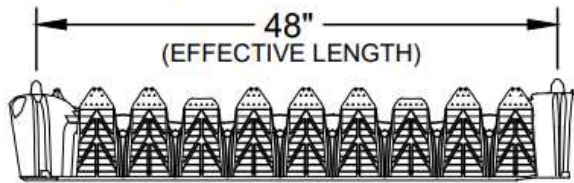

Quick4 Plus Equalizer 36 Low Profile Chamber

- Size - 34"W x 52L" x 8"H

SIDE VIEW