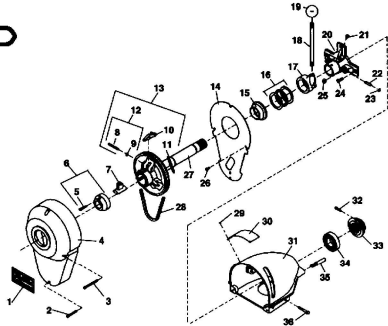

Since 1887

Over 100 Years of Service

Reeves-Wiedeman Company

PLUMBING SUPPLIES FOR CONTRACTORS AND INDUSTRY

DRNMACH- Drain Cleaning Machines
RW List Prices Page W - 51

W

Kollmann K-1500A Parts & Accessories

RIDGID

Key No.	Ridgid No	Description
1	23662	LABEL, K1500A
2	44510	PKG OF 5 SCREWS
3	23652	SCREW, 1/4-20 X 2.75 SHC
4	23547	GUARD, FRONT
5	84425	SCREW, 1/4-20 X 1.25 SHC
6	59500	NOSEPIECE, ASM KM23
7	59330	SET OF JAWS A22B 5/8
8	90105	PIN
9	78780	PKG OF 6 RET RINGS EXT .2
10	59530	PKG OF 3 ROCKER ARMS
11	60155	PKG OF 3 SPRINGS
12	60150	PKG OF 3 PINS W/RINGS
13	60145	KIT, ROCKER ARM
14	23567	GUARD, INSIDE
15	23572	CONE, CLUTCH
16	23677	BEARING, ASM THRUST
17	23557	CLUTCH, CASTING
18	59575	HANDLE, CLUTCH KM6B
19	59585	BALL, HANDLE KM-6C
20	23552	PLATE, MAIN BEARING
21	89815	FITTING, GREASE
22	23592	PIN, ROLLER
23	34175	PKG OF 5 RINGS
24	68875	SCREW, 5/16-18 X 1 FH
25	61015	ROLLER
26	60265	SCREW, HEX 1/4-20 X 1/2
27	23562	PULLEY, W/SHAFT ASM
28	23577	V-BELT, 3V315
29	76730	SCREW, DRIVE
30	23632	DECAL, WARNING
31	23542	BODY
32	60910	SCREW, 1/4-20 X .88 SHC
33	60935	NUT, LOCK & ADJ. KM-28
34	60930	BEARING, KM-27 K527
35	59580	PIN, GUIDE HOSE KM5

Part #	Description	Price
09159320	1-1/4 59320 Ridgid A369x A22 Set Of Jaws	162.90
09159470	1-1/4 59470 Ridgid A-8 Cable Carrier	225.78

**Kollmann 5/16"x25' Cables
K-39 K-50**

RIDGID

Part #	Description	Price
09162225	5/16 x 25 62225 C-1 Ridgid Cable w/Bulb Auger	170.38
09162235	5/16 x 25 62235 C-2 Ridgid Cable w/Drop Head Auger	206.78

**Kollmann 5/16" x 25' Cables-IC
K-3800 Using Sink Drum**

RIDGID

Part #	Description	Price
09156782	5/16x25 56782 C-1-ic Ridgid Cable w/Bulb Auger	181.90
09156787	5/16x25 56787 C-2-ic Ridgid Cable w/Drop Head Auger	222.50

**Kollmann 5/16" x 35' Cables-IC
K-3800 Using Sink Drum**

RIDGID

Part #	Description	Price
09156792	5/16 x 35 56792 C-13-ic Ridgid Cable w/Bulb Auger	231.30

**Kollmann 5/16"x50' Cables
K-50**

RIDGID

Part #	Description	Price
09189400	5/16 x 50 89400 C-21 Ridgid Cable w/Bulb Auger	291.90
09189405	5/16x50 89405 C-22 Ridgid Cbl w/Drop Head Auger	310.70

Reeves-Wiedeman Company

Emporia, KS Grandview, MO Independence, MO Junction City, KS KCMO-Downtown KCMO-Midtown KCMO-Waldo Lawrence, KS Leavenworth, KS Lees Summit, MO Lenexa, KS Liberty, MO Manhattan, KS Maryville, MO Olathe, KS Osage Beach, MO Riverside, MO Saint Joseph, MO Sedalia, MO Sunrise Beach, MO Topeka, KS Warrensburg, MO

Shaded Items are Non-Stock