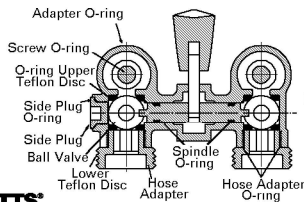

**2RK Washing Machine Valve
Repair Kits**

Replacement Parts

Washing Machine
Shut-Off Valves

No. 2-M2 Repair Kit

For Servicing:
No. 2-M2
No. 2T-M2

Repair Kit for No. 2-M2 consists of:
1- Side Plug O-ring
4 - Virgin PTFE Discs
2 - Adapter O-rings
4 - Teflon Discs
2 - Adapter Screw O-rings
2 - Spingle O-rings
2 - Hose Adapter O-rings

WATTS®

Part #	Description	Price
08085709	2-m2-rk-t 0862000 Watts Washing Maching Repair Kit	72.30

Reeves-Wiedeman Company

Emporia, KS Grandview, MO Independence, MO Junction City, KS KCMO-Downtown KCMO-Midtown KCMO-Waldo Lawrence, KS Leavenworth, KS Lees Summit, MO Lenexa, KS Liberty, MO Manhattan, KS Maryville, MO Olathe, KS Osage Beach, MO Riverside, MO Saint Joseph, MO Sedalia, MO Sunrise Beach, MO Topeka, KS Warrensburg, MO

Shaded Items are Non-Stock