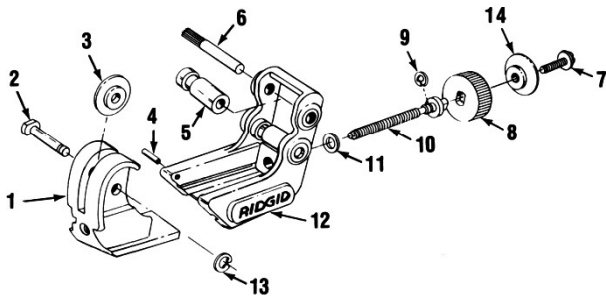

CUTTER- Pipe & Tubing Cutters
Page W - 16

W

Key No.	Ridgid No	Description
1	42312	HOUSING, WHEEL CUTTER
2	33970	PKG OF 5 RINGS W/PIN
3	33185	WHEEL, CUTTER E3469
4	33955	PKG OF 5 PINS
5	34640	PKG OF 2 ROLLS
6	42342	PKG OF 5 ROLLER PINS
7	34750	PKG OF 5 SCREWS
8	42337	KNOB, 101
9	42327	PKG OF 5 RETAINING RINGS
10	42322	FEEDSCREW
11	42332	WASHER, THRUST
13	74740	PKG OF 5 RETAINING RINGS

Key No.	Ridgid #	Details
1	47332	HOUSING, WHEEL CUTTER 10
2	33970	PKG OF 5 RINGS W/PIN
3	33185	WHEEL, CUTTER E3469
4	33955	PKG OF 5 PINS
5	33965	PKG OF 5 ROLLS
6	33960	PKG OF 5 PINS
7	42327	PKG OF 5 RETAINING RINGS
8	47317	FEEDSCREW, 104
9	42332	WASHER, THRUST
11	74740	PKG OF 5 RETAINING RINGS