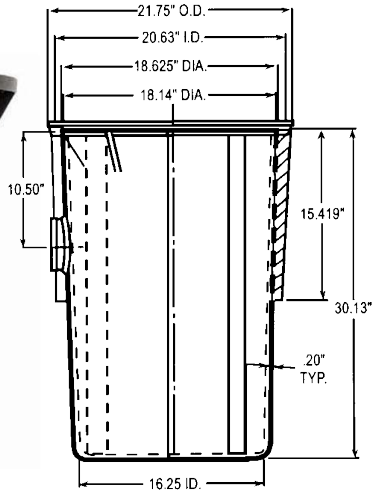

Part #	Description	Price
27090050	Sf30-pr Jackel 18x30 Sewage Basin Only Pre-drilled	199.90

Solid Covers for Jackel SF22A

- Structural Foam Construction 5/8" thick
- Solid Cover designed for holes to be drilled in the field allowing maximum flexibility