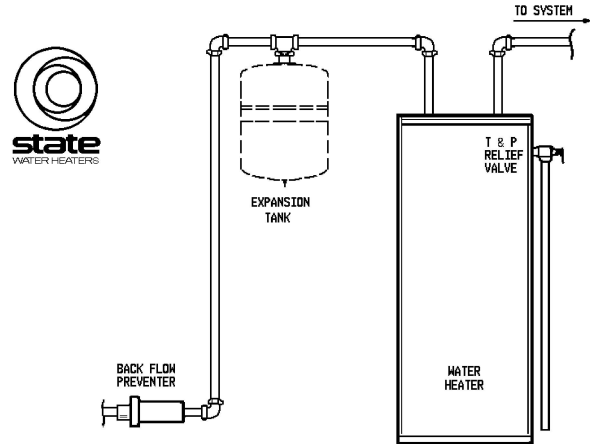

Part #	Description	Price
17095490	Etc-10x State 5Yr Potable Expansion Tank	790.00

Q

Reeves-Wiedeman Company

Emporia, KS Grandview, MO Independence, MO Junction City, KS KCMO-Downtown KCMO-Midtown KCMO-Waldo Lawrence, KS Leavenworth, KS Lees Summit, MO Lenexa, KS Liberty, MO Manhattan, KS Maryville, MO Olathe, KS Osage Beach, MO Riverside, MO Saint Joseph, MO Sedalia, MO Sunrise Beach, MO Topeka, KS Warrensburg, MO

Shaded Items are Non-Stock