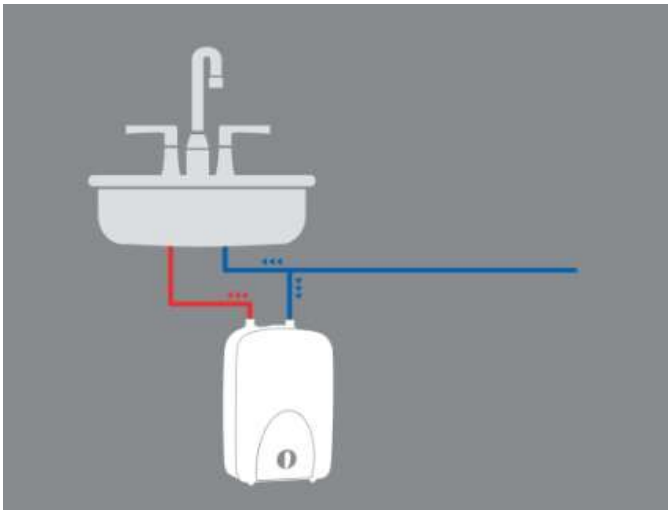

Eemax Electric Mini-Tank Water Heaters

- Save water - Installing the Mini-Tank under the sink puts hot water right where you need it – at the point-of-use, so there is no water going down the drain while waiting for hot water.
- Save energy - Point-of-use water heating eliminates long runs of pipe and long waits for hot water at the tap.
- Superior design - Impact and corrosion resistant exterior. Glass lined tank inside. Quick economical recovery and superior insulation for high efficiency.
- Save space - By installing an Eemax point-of-use heater, you eliminate the need for a large bulky storage tank.
- Easy to size
  1 gallon or 2.5 gallon for 1 sink
  4 gallon for 2 sinks
- Versatile applications - Homes, cottages, kitchenettes, Stores and offices, RVs and mobile homes, boats, Restaurants and hotels, Service stations, Warehouses and factories

Eemax

Part #	Description	Price
56300495	Emt1 Eemax 1.5gal Water Heater	420.00
56300500	Emt2.5 Eemax 2.5 Gallon Water Heater	398.00
56300510	Emt4 Eemax 4 Gallon Water Heater	458.00