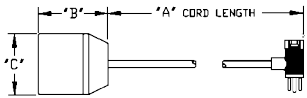

Dimensions: A=9' B=3.42 C=2.81

FIGURE A - Typical Installation
PUMP CORD → PIGGY - BACK PLUG

Little **GIANT**
Pump Company

Part #	Description	Price
27083851	599117 Rfsn-9 L-G Float Switch	177.38

Liberty Float Switches