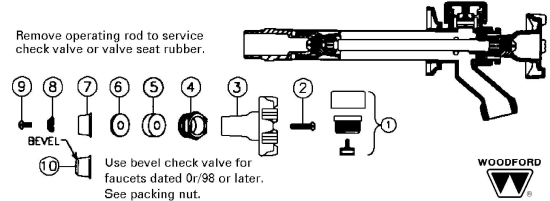

Part #	Description	Price
27024900	10 17c-10 Woodford Freezeless Wall Fct	94.18
27024905	12 17c-12 Woodford Freezeless Wall Fct	98.78

Model 17PX Freezeless Wall Faucet PEX End

- Drains as handle is shut off and hose is removed
- Anti-Siphon Vacuum Breaker
- Designed for residential outside
- PEX fitting
- Adjustable packing nut with Teflon impregnated packing

Part #	Description	Price
27024790	6 17px-6 Woodford Freezeless Wall Fct	84.90
27024795	8 17px-8 Woodford Freezeless Wall Fct	89.50
27024800	10 17px-10 Woodford Freezeless Wall Fct	94.18
27024802	12 17px-12 Woodford Freezeless Wall Fct	98.78

Model 17CP Freezeless Wall Faucet IPS/SWT

- Drains as handle is shut off and hose is removed
- Anti-Siphon Vacuum Breaker
- Designed for residential outside
- 3/4" male hose thread
- Adjustable packing nut with Teflon impregnated packing

Part #	Description	Price
27024960	6 17cp-6 Woodford Freezeless Wall Fct	84.90
27024965	8 17cp-8 Woodford Freezeless Wall Fct	89.50
27024970	10 17cp-10 Woodford Freezeless Wall Fct	94.18
27024975	12 17cp-12 Woodford Freezeless Wall Fct	98.78
27024910	14 17cp-14 Woodford Freezeless Wall Fct	103.38

Model 17 Repair Kit

1. 35301 VB Float Kit	6. 30421 Packing Washer
2. 30002 Handle Screw	7. 30418 Check Valve
3. 30099 Handle	8. 30008 Valve Seat Rubber
4. 30059 Packing Nut	9. 30009 Retainer Screw
5. 30005 Packing	10. 30459 Bevel Check Valve

Part #	Description	Price
49595115	Rk-17mh Woodford Repair Kit	56.50
49595065	Rk-17vb Woodford Vacuum Breaker Kit For 17	19.90

Reeves-Wiedeman Company

Emporia, KS Grandview, MO Independence, MO Junction City, KS KCMO-Downtown KCMO-Midtown KCMO-Waldo Lawrence, KS Leavenworth, KS Lees Summit, MO Lenexa, KS Liberty, MO Manhattan, KS Maryville, MO Olathe, KS Osage Beach, MO Riverside, MO Saint Joseph, MO Sedalia, MO Sunrise Beach, MO Topeka, KS Warrensburg, MO

Shaded Items are Non-Stock