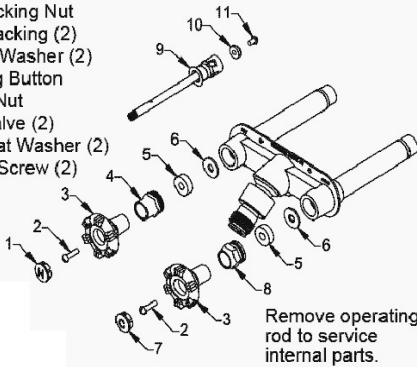

Since 1887

Over 100 Years of Service

Reeves-Wiedeman Company

PLUMBING SUPPLIES FOR CONTRACTORS AND INDUSTRY

Since 1887

Over 100 Years of Service

HYDRANT- Residential Hydrants RW List Prices Page I - 21

Model 22 Repair Kit

RK-22MH MODEL 22/V22 HOT AND COLD METAL HANDLE

1. 30566 Hot Plug Button
2. 30002 Handle Screw (2)
3. 30096 Metal Wheel Handle (2)
4. 30497 Deep Packing Nut
5. 30560 EPDM Packing (2)
6. 30006 Packing Washer (2)
7. 30565 Cold Plug Button
8. 30059 Packing Nut
9. 30459 Check Valve (2)
10. 30008 Valve Seat Washer (2)
11. 30009 Retainer Screw (2)

Operating Rod Not Included

Remove operating rod to service internal parts.

Part #	Description	Price
49595120	Rk-22mh Woodford Repair Kit	94.78

Model 25 & 27 Repair Kit

1. 30234 Handle Screw
2. 30239 Wheel Handle
3. 30236 Drain Guard
4. 30241 Head Nut
5. 30245 Headnut Gasket
6. 30238 Stem Screw
7. 35280 Drain Valve Assy.
8. 30230 Plunger Assy.