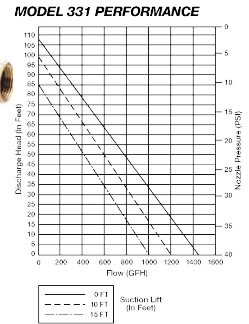

PLUMBING SUPPLIES FOR CONTRACTORS AND INDUSTRY

SPECPUMP- Specialty Pumps
RW List Prices Page V - 1

#1 Small Submersible Pump

- 1/150 HP; 1.1 Amps; 70 Watts; 3.2 PSI
- GPH: 1'=205; 3'=168; 4'=142; 5'=120; 6'=78; 7'=35
- Sump type pick up
- Smooth intake
- 1/4" male NPT discharge
- Polypropylene front and impeller
- Polyethylene screen
- 6', 3-conductor cord with 3-prong molded plug
- Epoxy coating

Little **GIANT** Pump Company

Part #	Description	Price
27080001	501003 1 L-G Submersible Pump	306.70

5-MSP Water Wizard Utility Pump

- 1/6 HP; 11.4 PSI
- GPH: 1'=1225; 5'=1150; 10'=960; 15'=780; 20'=480
- The most versatile portable utility pump removes water to within 1/8" off surface
- Cast aluminum housing with protective epoxy coating
- Available in 230 Volt Version

Little **GIANT** Pump Company

Part #	Description	Price
27083856	505000 5-msp L-G 1/6hp Portable Utility Pump	358.10

Liberty 331 Portable Transfer Pump

- Pump Housing is 1-piece, corrosion-resistant cast aluminum
- Impeller is glass reinforced thermoplastic with molded brass nut
- Ball Bearings are permanently lubricated, maintenance free
- 1/2 HP Motor, 115V AC, 8 amps, 60 HZ, 7500 RPM
- 20' heavy-duty power cord, with ground
- Height: 7" Width: 4 1/2" Len: 9 3/4" Wgt: 10 1/2 lbs.
- Maximum fluid temperature 135°F
- 3/4" Brass garden hose connection
- Use for water transfer, draining hot water tanks
- Boosts Water Pressure by 40 lbs.
- Not submersible