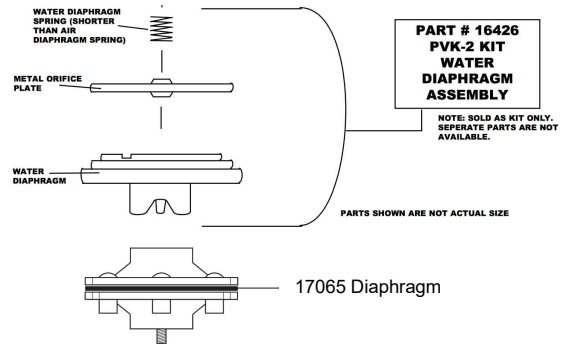

Toilet Tank Dye Tablets

- Homeowner instructions included

Part #	Description	Price
04939505	3532 F-M Dye Tablets 100pk	52.78

Metcraft Parts

Part #	Description	Price
25000015	16426 Metcraft Diaphragm Assy	82.30
25000020	17065 Metcraft Diaphragm For Push	59.98