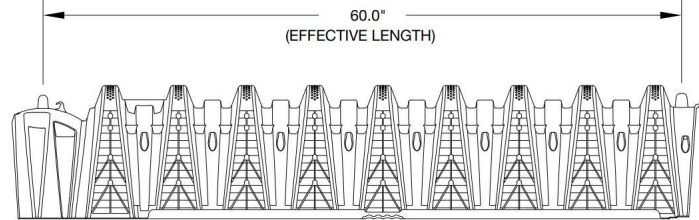

Quick5 Equalizer 36 Chamber - Side View

Part #	Description	Price
01696080	Q4eq36 4ft 22in Inf Quick4 Eq36 Chamber	61.90
01696082	Q5eq36 5ft 22in Inf Quick5 Eq36 Chamber	75.90
01696085	Q4eq36e 22in Inf Quick4 Eq36 End Cap	49.70

Fabric Barriers

Part #	Description	Price
01696075	Geo040 500 Sq Yd Reemay Style 2004 Filter Fabric-priced Per Roll	852.00

U

Reeves-Wiedeman Company

Emporia, KS Grandview, MO Independence, MO Junction City, KS KCMO-Downtown KCMO-Midtown KCMO-Waldo Lawrence, KS Leavenworth, KS Lees Summit, MO Lenexa, KS Liberty, MO Manhattan, KS Maryville, MO Olathe, KS Osage Beach, MO Riverside, MO Saint Joseph, MO Sedalia, MO Sunrise Beach, MO Topeka, KS Warrensburg, MO

Shaded Items are Non-Stock