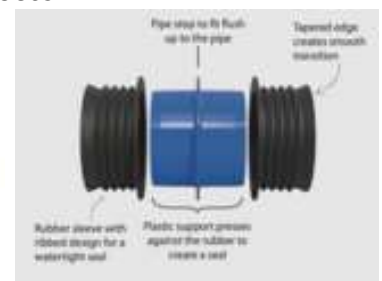

ICON Pushfit Connector

Part #	Description	Price
12090400	4 Ic44p Fernco Internal Pushfit Connector	57.90
12090405	6 Ic66p Fernco Internal Pushfit Connector	80.18