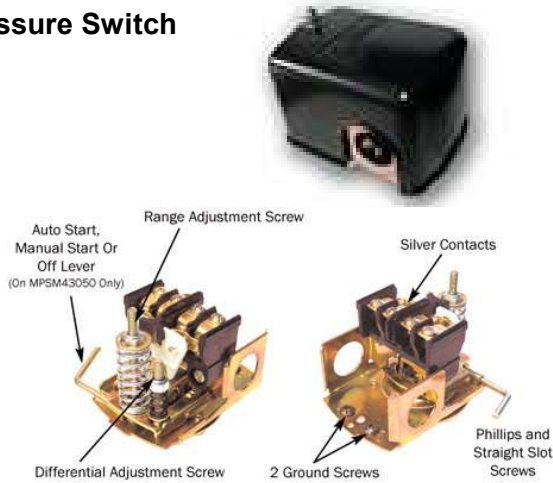

Shaded Items are Non-Stock

Since 1887

Over 100 Years of Service

WELLPUMP-
Page V - 32

Pressure Switch

Part #	Description	Price
70000003	Mps2040 20/40 Merrill Pressure Switch	26.98
70000005	Mps3050 30/50 Merrill Pressure Switch	26.98
70000010	Mps4060 40/60 Merrill Pressure Switch	26.98