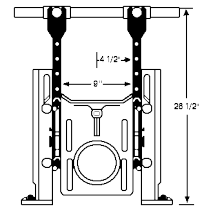

Sioux Chief

Part #	Description	Price
13405835	521-725 Carrier Upright Bracket	27.10