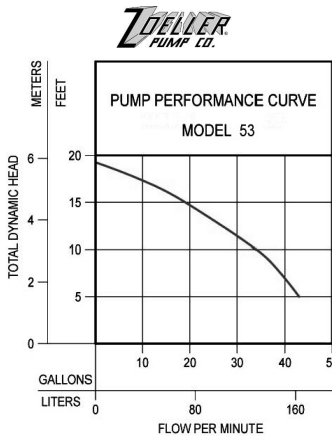

Since 1887

Over 100 Years of Service

Reeves-Wiedeman Company

PLUMBING SUPPLIES FOR CONTRACTORS AND INDUSTRY

SUMPPUMP- Sump Pumps
RW List Prices Page V - 3

M53 M63 Zoeller Mighty-Mate Sump Pump

- M53: Cast iron switch case, motor and pump housing. Engineered thermoplastic base
- M63 Cast Iron Body
- .3 HP, 9.7 Amps
- Passes 1/2" inch spherical solids
- 1 1/2" NPT Discharge
- Float operated, submersible (NEMA 6) 2-pole mechanical switch & variable level long cycle systems available
- Non-Clogging vortex impeller
- Motor - 60 Hz, 1550 RPM, oil-filled, hermetically sealed, automatic reset thermal overload protected
- Upper and lower sleeve bearings running in bath of oil
- Entire unit pressure tested after assembly
- Maximum temperature for effluent or dewatering is 130°F (54°C)
- No screens to clog
- Turns on at 7-1/4", off at 3"
- Watertight neoprene ring between motor and pump housing
- Carbon and ceramic shaft seal
- Solid buoyant polypropylene float
- Corrosion resistant powder coated epoxy finish
- No sheet metal parts to rust or corrode
- Stainless steel screws, switch arm, guard and handle
- UL Listed 3-wire cord plug

MODEL 53			
Feet	Meters	Gal.	Liters
5	1.5	43	163
10	3.0	34	129
15	4.6	19	72
Shut-off Head:		19.25 ft. (5.9m)	

Part #	Description	Price
17000005	M53 Zoeller 3/10hp Sump Pump	374.00
17000000	M63 Zoeller 3/10hp CI Sump Pump	538.00

M98 Zoeller Flow-Mate Sump Pump

- 1/2 HP, 9.4 Amps
- Passes 1/2 inch spherical solids.
- 1 1/2" NPT Discharge
- Float operated submersible (NEMA 6) 2-pole mechanical switch.
- Non-clogging engineered plastic vortex impeller design.
- Motor - Permanent split capacitor, 60 Hz, 1725 RPM, oil-filled, hermetically sealed, automatic reset thermal overload protection]
- Bearings - Upper & lower oil fed cast iron.
- Entire unit pressure tested after assembly
- Maximum temperature for effluent or dewatering 130°F - 54°C.
- Watertight neoprene ring between motor and pump housing.
- Corrosion resistant powder coated epoxy finish.
- Durable cast construction.
- Cast switch case, motor, pump housing and base.
- No sheet metal parts to rust or corrode.
- Castings - All cast iron class 25-30 25000# tensile strength.
- Stainless steel screws, guard, handle, arm and seal assembly.
- Carbon and ceramic shaft seal
- No screens to clog.
- Turns on at 9-1/2", off at 3"
- Width - 10-1/8" - Height - 12"
- Standard cord length 15 ft. (UL Listed).