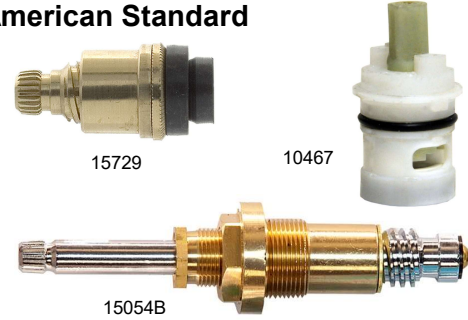

for American Standard

Part #	Description	Price
97700000	Danco 15729e American Standard 2k-2h Aqua Seal Hot w/ Seat	32.380
97700001	Danco 15730e American Standard 2k-2c Aqua Seal Cold w/ Seat	32.380
89506005	St0568x NL Am Std Oem Aquaseal Cold Stem	28.100
97700050	Danco 10467 American Standard 3s-17h/c Cartridge	39.700
97700002	Danco 15054b American Standard 11k-3h/c RH Shower Stem w/ Seat	58.180
Part #	Description	Price
89501850	Sf0152 Am Std 2pk Amstd Aqua Seal Washers	6.580
89501860	Sf0153 Am Std 2pk Amstd Nu Seal Washers	9.100
89504200	Sf0154 American Standard Seal Kit For Aqua	8.180