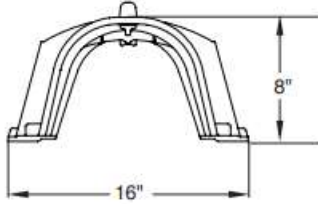

CHAMBER- Infiltrator Systems Chamber
Page U - 2

Quick4 Equalizer 24 Low Profile Chamber

- Size - 16"W x 53L" x 8"H
- Storage Volume - 17 Gal

Part #	Description	Price
01696110	Q4eq24lp 4ft 16in Inf Quick4 Eq24 Low Profile Chamber	41.18
01696115	Q4eq24lpe Inf Quick4 Eq24 Low Profile End Cap	35.10