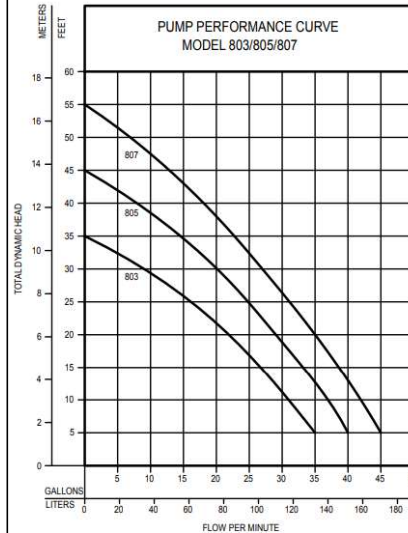

Liberty Pumps

PERFORMANCE CURVE

1725 RPM

Part #	Description	Price
27060100	Le71a2 Lib 3/4hp Sewage Pump	1338.00

Zoeller 803 & 807 Residential Grinder Pumps

Newest, Lightest, Most Efficient Grinder Pump

- 803: 1/2 HP, 7 Amps; 807: 1 HP, 11 Amps
- 803 GPM: 5'=35, 15'=27, 25'=16, Shutoff at 35'
- 807 GPM: 5'=45, 20'=35, 40'=18, Shutoff at 55'
- 3400 RPM, 115V, 1 phase, 60 Hz
- 1-1/4" Discharge
- Grinds flushable wipes, sanitary napkins, disposable and cloth diapers
- Automatic Operation
- Patented *Tri-Slice™ Cutter Technology* provides over 250,000 cuts/min
- Stainless Steel Cutter and Plate
- Stainless Braided lift handle
- 15' power cord