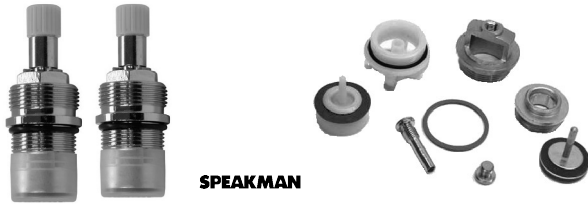

Speakman Parts for SC-5811-RCP Faucet

Part #	Description	Price
14940095	Rpg05-0532 Red Stem w/Trim Slv & Screw	109.500
14940100	Rpg05-0533 Blue Stem w/Trim Slv & Screw	109.700
14940105	Rpg05-0520 Speakman V/b Repair Kit	96.700