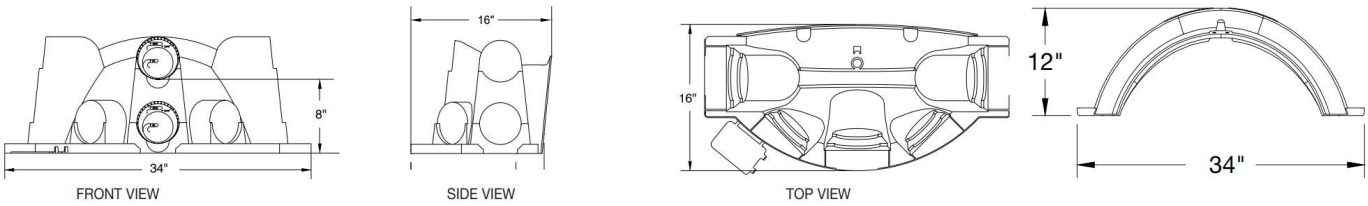

- Quick4 Size: 34"W x 52"L x 12"H
- Quick5 Size: 34"W x 65"L x 12"H

END CAP FOR BOTH QUICK4&5

Quick4&5 Chamber - Front

Quick4 Chamber - Side View

Quick5 Chamber - Side View

Part #	Description	Price
01696000	Q4std 4ft 34in Inf Quick4 Std Chamber	82.30
01696002	Q5std 5ft 34in Inf Quick5 Std Chamber	102.90
01696050	Q4stde 34in Inf Quick4 Std End Cap	54.30
Part #	Description	Price
01696005	Q4+std 4ft 34in Inf Quick4 Std Chamber With Support	82.30
01696055	Q4+a112e 34in Inf Quick4 Std End Cap	53.00